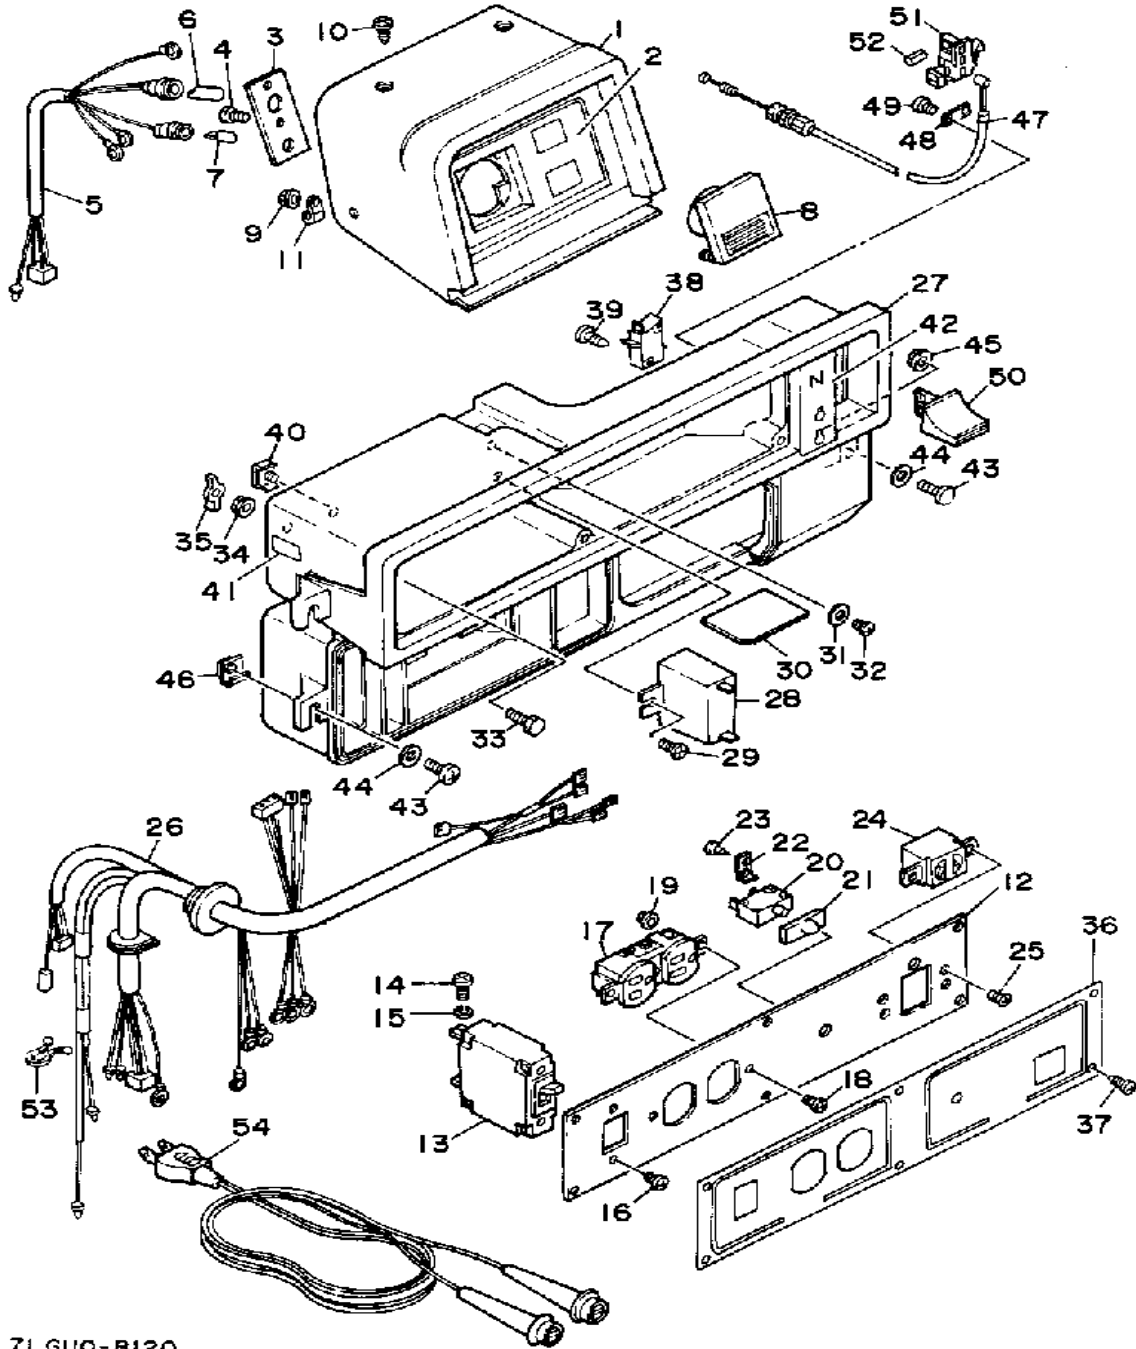

CONTROL BOX

7LG110-B120

Ref. No.	Part Number	Description	Qty	Remarks
29	(97702-40016-00)	SCREW, TAPPING	1	
30	7LG-85690-00-00	OIL WARNING UNIT	1	
31	90201-03013-00	WASHER, PLATE	1	
32	97780-30110-00	SCREW, TAPPING	1	
33	97011-06020-00	BOLT	1	
34	95701-06500-00	NUT, FLANGE	1	
35	90175-06008-00	NUT, WING	1	
36	7LG-87217-90-00	PLATE, CONTROL	1	
37	97706-40516-00	SCREW, TAPPING	6	
38	7LG-82550-01-00	STOP SWITCH ASSEMBLY	1	
39	97780-30120-00	SCREW, PANHEAD TAP	2	
40	90464-16025-00	CLAMP	1	
41	7H6-87261-00-00	EMBLEM 1	1	
42	7LG-24154-00-00	INDICATOR, SHIFT	1	
43	98503-06014-00	SCREW, PAN HEAD (92502-06016)	4	
44	92901-06600-00	WASHER	4	
45	90179-06571-00	NUT, SPEC'L SHAPE	2	
46	7LG-8721H-00-00	STAY, 2	2	
47	7LG-26331-01-00	CABLE, STARTER 1	1	
48	7LG-2631G-00-00	PLATE	1	
49	97780-30110-00	SCREW, TAPPING	2	
50	7LG-41271-01-00	KNOB, CHOKE	1	
51	7LG-41272-00-00	KNOB CHOKE 2	1	
52	91609-30010-00	PIN, SPRING	2	
53	90465-18147-00	CLAMP	1	
54	7LG-87209-00-00	CHARGE CORD ASSEMBLY	1	

CONTINUED ON NEXT FRAME ►