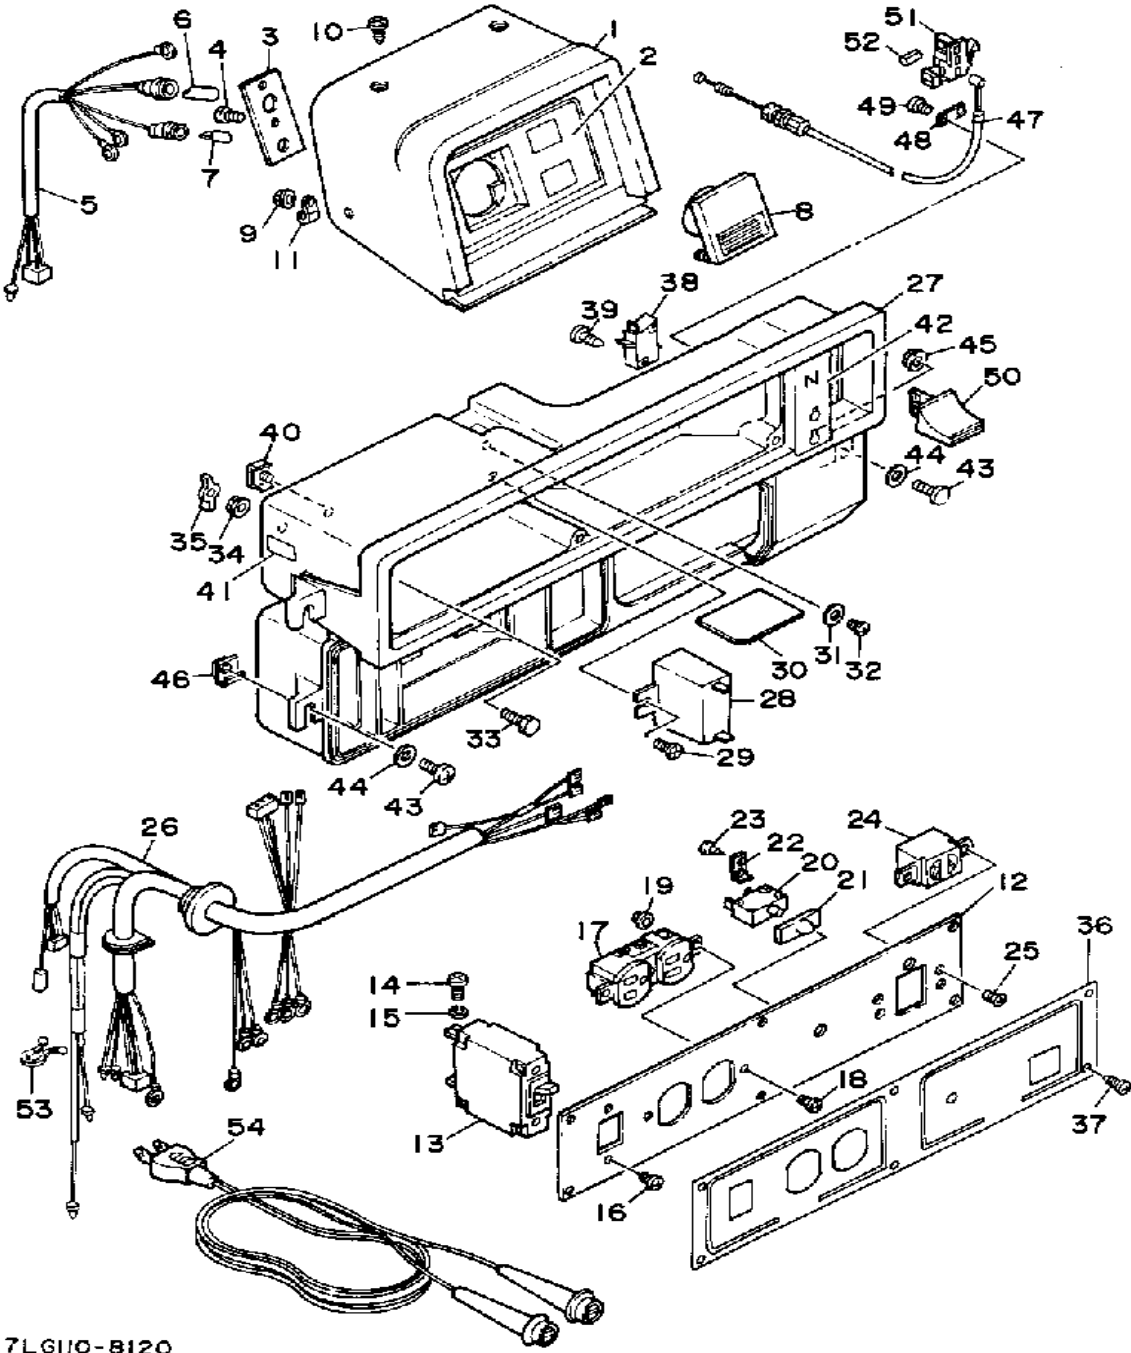

CONTROL BOX

7LG110-B120

Ref. No.	Part Number	Description	Qty	Remarks
1	7LG-87201-00-00	BOX, CONTROL 2 (7LG-87212-00-00)	1	
2	7LG-87249-00-00	PLATE	1	
3	7LG-87253-00-00	HOLDER, SOCKET	1	
4	97780-30110-00	SCREW, TAPPING	1	
5	7LG-83520-90-00	SOCKET CORD ASSEMBLY	1	
6	7LG-87254-00-00	BULB, PILOT LIGHT	1	
7	7LG-83531-00-00	BULB, PILOT	1	
8	7G5-87202-01-00	METER SUB ASSEMBLY	1	
9	90179-03478-00	NUT, SPEC'L SHAPE 0 2	2	
10	97706-50010-00	SCREW, TAPPING	3	
11	90461-06087-00	CLAMP	1	
12	7LG-87211-90-00	BOX, CONTROL	1	
13	7LG-87204-00-00	BREAKER	1	
14	98580-06012-00	SCREW, PAN HEAD	2	
15	92995-06100-00	WASHER, SPRING	2	
16	98702-04008-00	SCREW, FLAT HEAD	2	
17	7N7-87221-00-00	CONSENT	1	
18	98701-04012-00	SCREW, FLAT HEAD	2	
19	95701-04500-00	NUT, FLANGE	2	
20	7G5-82181-00-00	CIRCUIT BREAKER COMP.	1	
21	7H5-82182-00-00	COVER, CIRCUIT BREAKER	1	
22	7LG-87248-00-00	HOLDER, BREAKER 2	1	
23	97780-40112-00	SCREW, TAPPING	1	
24	7LG-87239-00-00	RECEPTACLE COMP.	1	
25	98701-04012-00	SCREW, FLAT HEAD	2	
26	7LG-87226-90-00	WIRE HARNESS	1	
27	7LG-87213-00-00	COVER CONTROL BOX	1	
28	7LG-87107-01-00	CONDENSER ASSEMBLY	1	

CONTINUED ON NEXT FRAME ►