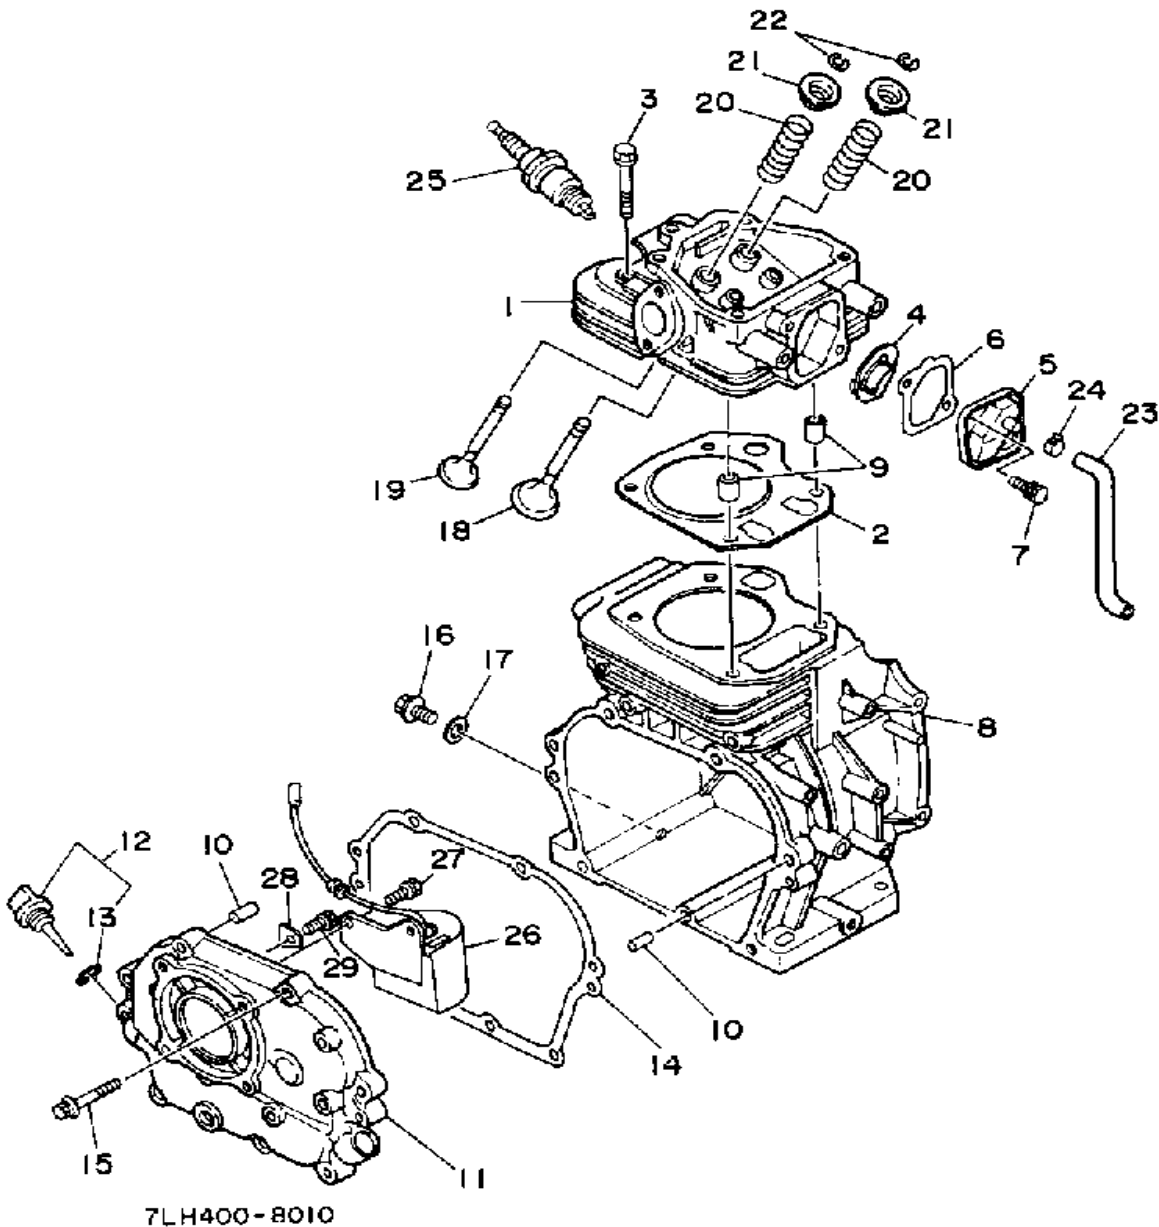

# CYLINDER - CRANKCASE

Ref. No.	Part Number	Description	Qty	Remarks
1	YF1-26470-30-41	HEAD, CYLINDER 1	1	
2	YF1-26430-33-12	GASKET, CYLINDERHEAD	1	
3	YF1-26310-34-52	BOLT, COVERHEAD	4	
4	YF1-26430-50-12	BREATHER ASSEMBLY	1	
5	7LG-11168-00-00	COVER, BREATHER	1	
6	YF1-26430-54-32	GASKET, BREATHER	1	
7	90109-06513-00	BOLT	2	
8	7LG-15111-00-00	CRANKCASE 1	1	
9	7LG-15181-00-00	PIN, DOWEL	2	
10	YF0-50120-06-14	PIN, DOWEL	2	
11	YF1-26470-10-51	COVER, CRANKCASE 1	1	
12	YF1-39013-30-81	PLUG OIL ASSEMBLY	1	
13	YF0-48110-01-60	GASKET, OIL PLUG	1	
14	YF1-26430-13-41	GASKET, CRCS CVR	1	
15	YF1-39019-10-11	BOLT, CRANKCASE (7LG-15192-00-00)	7	
16	YF1-39013-37-51	PLUG, DRAIN (YF1-39013-37-50)	1	
17	YF0-47240-01-20	GASKET	1	
18	YF1-26431-31-12	VALVE, INTAKE	1	
19	YF1-26431-31-22	VALVE, EXHAUST	1	
20	YF1-26311-32-41	SPRING	2	
	YF1-26311-33-31	RETAINER, SPRING	2	
22	YF1-26311-33-61	COTTER, VALVE	2	
23	71G-15373-00-00	UNAVAILABLE IN PRICE BOOK	1	
24	90467-11044-00	CLIP	1	
25	NGK-BPR6H-S0-00	PLUG, SPARK (NGK BP6HS)	1	
26	YF1-26473-95-13	OIL LEVEL GAUGE ASSEMBLY	1	
27	7LG-15193-00-00	BOLT, CRANKCASE STUD 2	2	

# CYLINDER - CRANKCASE

Ref. No.	Part Number	Description	Qty	Remarks
28	7LG-85724-00-00	CLAMP .....	1	
29	90109-06513-00	BOLT .....	1	

# CRANKSHAFT - PISTON

7LH400-B020

Ref. No.	Part Number	Description	Qty	Remarks
1	YF1-26472-30-31	CRANKSHAFT .....	1	
2	YF1-26432-20-11	CONNECTING ROD ASSEMBLY	1	
3	7LG-11654-00-00	. BOLT, CON ROD .....	2	
4	YF1-26472-11-12	PISTON (STD) .....	1	
	YF1-26472-19-22	PISTON (0.25MM O/S) .....	1	
5	7LG-11610-10-00	PISTON RING 1ST OS .....	1	
	7LG-11610-20-00	PISTON RING 2ND OS .....	1	
	YF1-26432-10-52	PISTON RING (STD) .....	1	
6	7LG-11633-00-00	PIN, PISTON .....	1	
7	YF1-36012-13-32	CIRCLIP .....	2	
8	7LG-11561-20-00	SHIM, CRANK 1 .....	1	
	YF1-36211-66-32	SHIM (0.25MM) .....	1	
	YF1-36211-67-21	SHIM (0.20MM) .....	1	
9	93306-20458-00	BEARING .....	2	
10	YF0-95000-00-25	OIL SEAL .....	1	
11	YF0-95000-00-26	OIL SEAL .....	1	