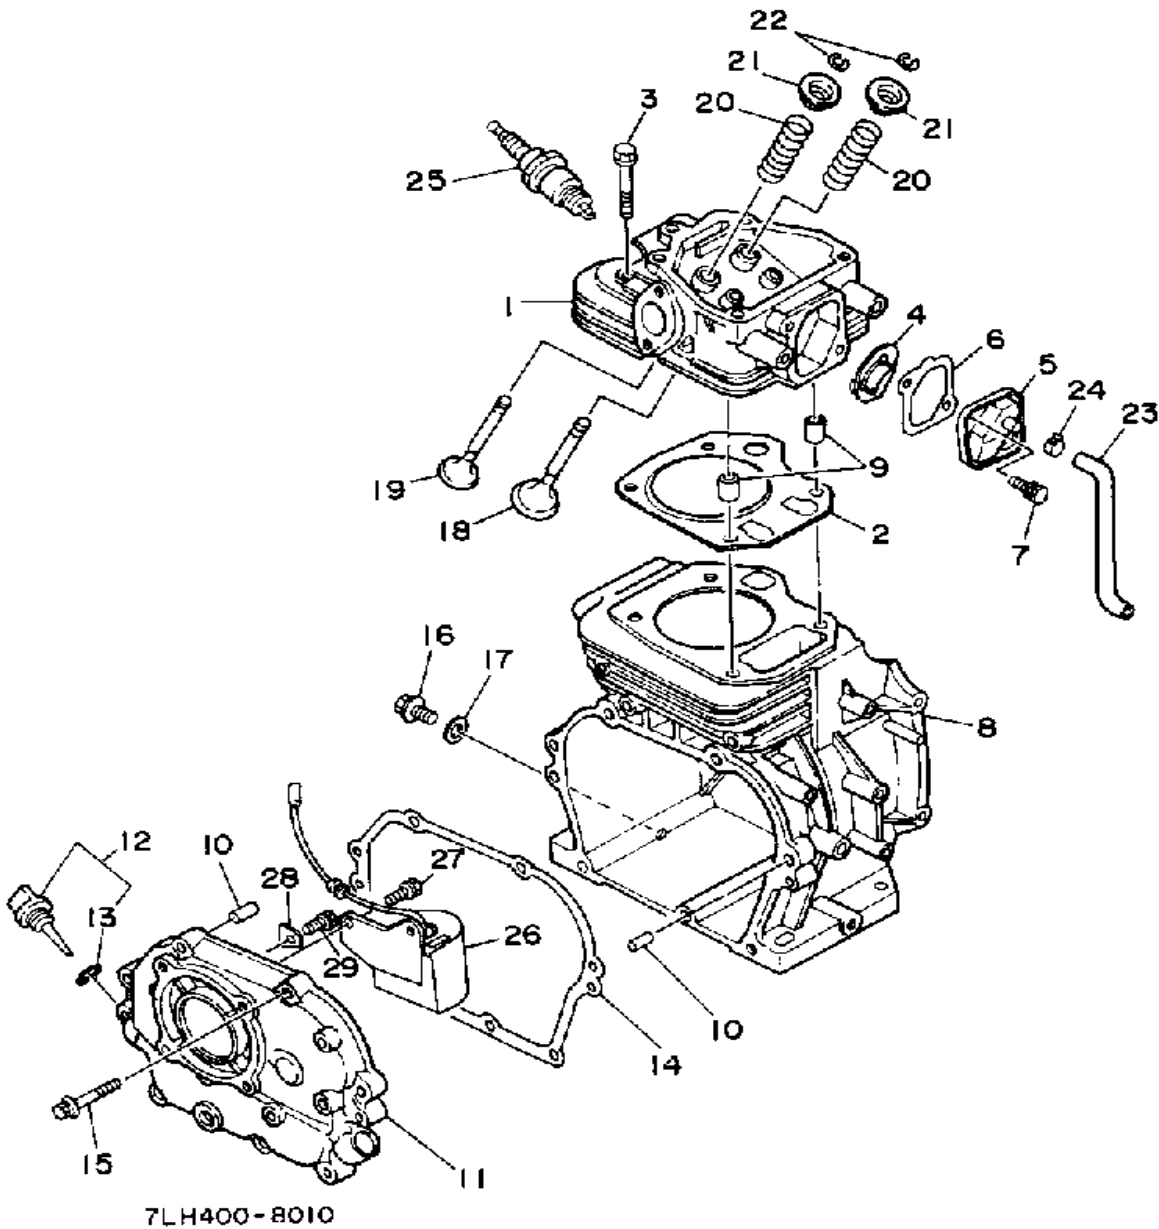

# CYLINDER - CRANKCASE

Ref. No.	Part Number	Description	Qty	Remarks
1	YF1-26470-30-41	HEAD, CYLINDER 1	1	
2	YF1-26430-33-12	GASKET, CYLINDERHEAD	1	
3	YF1-26310-34-52	BOLT, COVERHEAD	4	
4	YF1-26430-50-12	BREATHER ASSEMBLY	1	
5	7LG-11168-00-00	COVER, BREATHER	1	
6	YF1-26430-54-32	GASKET, BREATHER	1	
7	90109-06513-00	BOLT	2	
8	7LG-15111-00-00	CRANKCASE 1	1	
9	7LG-15181-00-00	PIN, DOWEL	2	
10	YF0-50120-06-14	PIN, DOWEL	2	
11	YF1-26470-10-51	COVER, CRANKCASE 1	1	
12	YF1-39013-30-81	PLUG OIL ASSEMBLY	1	
13	YF0-48110-01-60	GASKET, OIL PLUG	1	
14	YF1-26430-13-41	GASKET, CRCS CVR	1	
15	YF1-39019-10-11	BOLT, CRANKCASE (7LG-15192-00-00)	7	
16	YF1-39013-37-51	PLUG, DRAIN (YF1-39013-37-50)	1	
17	YF0-47240-01-20	GASKET	1	
18	YF1-26431-31-12	VALVE, INTAKE	1	
19	YF1-26431-31-22	VALVE, EXHAUST	1	
20	YF1-26311-32-41	SPRING	2	
	YF1-26311-33-31	RETAINER, SPRING	2	
22	YF1-26311-33-61	COTTER, VALVE	2	
23	71G-15373-00-00	UNAVAILABLE IN PRICE BOOK	1	
24	90467-11044-00	CLIP	1	
25	NGK-BPR6H-S0-00	PLUG, SPARK (NGK BP6HS)	1	
26	YF1-26473-95-13	OIL LEVEL GAUGE ASSEMBLY	1	
27	7LG-15193-00-00	BOLT, CRANKCASE STUD 2	2	

# CYLINDER - CRANKCASE

Ref. No.	Part Number	Description	Qty	Remarks
28	7LG-85724-00-00	CLAMP .....	1	
29	90109-06513-00	BOLT .....	1	

# CRANKSHAFT - PISTON

7LH400-B020

Ref. No.	Part Number	Description	Qty	Remarks
1	YF1-26472-30-31	CRANKSHAFT .....	1	
2	YF1-26432-20-11	CONNECTING ROD ASSEMBLY	1	
3	7LG-11654-00-00	. BOLT, CON ROD .....	2	
4	YF1-26472-11-12	PISTON (STD) .....	1	
	YF1-26472-19-22	PISTON (0.25MM O/S) .....	1	
5	7LG-11610-10-00	PISTON RING 1ST OS .....	1	
	7LG-11610-20-00	PISTON RING 2ND OS .....	1	
	YF1-26432-10-52	PISTON RING (STD) .....	1	
6	7LG-11633-00-00	PIN, PISTON .....	1	
7	YF1-36012-13-32	CIRCLIP .....	2	
8	7LG-11561-20-00	SHIM, CRANK 1 .....	1	
	YF1-36211-66-32	SHIM (0.25MM) .....	1	
	YF1-36211-67-21	SHIM (0.20MM) .....	1	
9	93306-20458-00	BEARING .....	2	
10	YF0-95000-00-25	OIL SEAL .....	1	
11	YF0-95000-00-26	OIL SEAL .....	1	