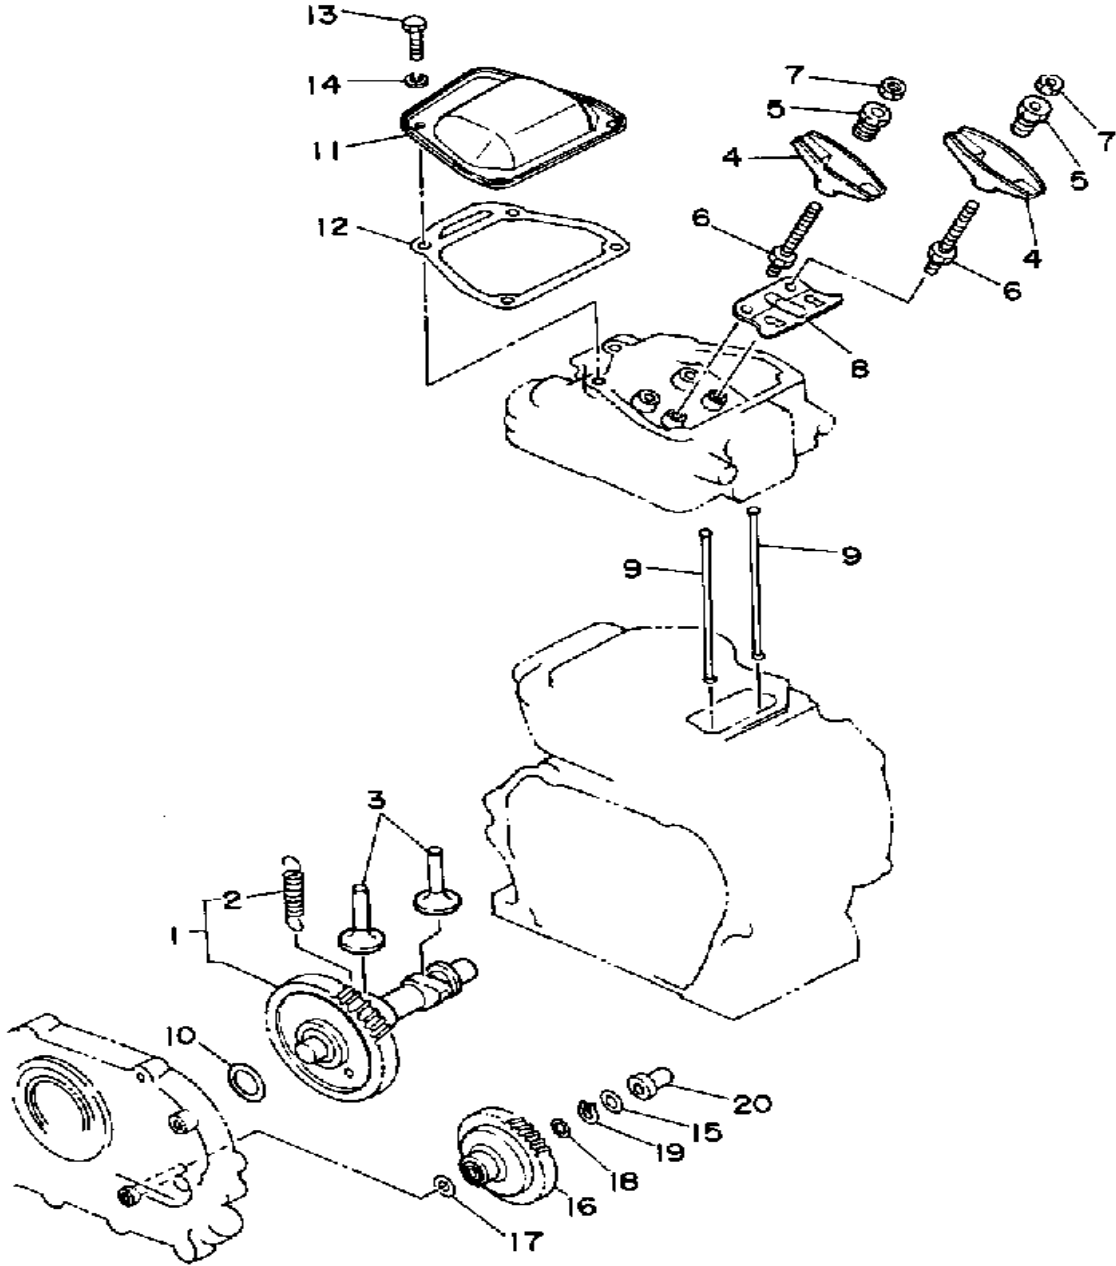

# CYLINDER - CRANKCASE

Ref. No.	Part Number	Description	Qty	Remarks
28	7LG-85724-00-00	CLAMP .....	1	
29	90109-06513-00	BOLT .....	1	

# CRANKSHAFT - PISTON

7LH400-B020

Ref. No.	Part Number	Description	Qty	Remarks
1	YF1-26472-30-31	CRANKSHAFT .....	1	
2	YF1-26432-20-11	CONNECTING ROD ASSEMBLY	1	
3	7LG-11654-00-00	. BOLT, CON ROD .....	2	
4	YF1-26472-11-12	PISTON (STD) .....	1	
	YF1-26472-19-22	PISTON (0.25MM O/S) .....	1	
5	7LG-11610-10-00	PISTON RING 1ST OS .....	1	
	7LG-11610-20-00	PISTON RING 2ND OS .....	1	
	YF1-26432-10-52	PISTON RING (STD) .....	1	
6	7LG-11633-00-00	PIN, PISTON .....	1	
7	YF1-36012-13-32	CIRCLIP .....	2	
8	7LG-11561-20-00	SHIM, CRANK 1 .....	1	
	YF1-36211-66-32	SHIM (0.25MM) .....	1	
	YF1-36211-67-21	SHIM (0.20MM) .....	1	
9	93306-20458-00	BEARING .....	2	
10	YF0-95000-00-25	OIL SEAL .....	1	
11	YF0-95000-00-26	OIL SEAL .....	1	

# CAMSHAFT - VALVE

Ref. No.	Part Number	Description	Qty	Remarks
1	7LG-12170-00-00	CAMSHAFT ASSEMBLY 1	1	
2	YF1-23146-62-82	. SPRING, DECOMPRESS (YF1-23146-62-80)	1	
3	7LG-12153-00-00	LIFTER, VALVE	2	
4	YF1-26311-41-11	ARM, VALVE ROCKER	2	
5	YF1-26311-42-31	PIVOT, ROCKER ARM	2	
6	YF1-26319-10-12	BOLT	2	
7	YF1-26311-42-41	NUT, LOCK	2	
8	7LG-12155-00-00	GUIDE, PUSH ROD	1	
9	YF1-26431-51-12	ROD, VALVE PUSH	2	
10	7LL-12279-20-00	PLATE	1	
	YF1-39041-65-51	SHIM (0.20MM)	1	
	YF1-39041-65-61	SHIM (0.25MM)	1	
11	YF1-26431-45-11	COVER, CYLINDER HEAD	1	
12	YF1-26431-45-21	GASKET, CYLINDER	1	
13	97313-06014-00	BOLT, HEXAGON	4	
14	92995-06100-00	WASHER, SPRING	4	
15	YF1-26475-54-61	WASHER, THRUST (YF1-26475-54-60)	1	
16	YF1-26475-52-91	FLYWEIGHT SHAFT ASSEMBLY	1	
17	90201-06057-00	WASHER, PLATE	1	
18	YF1-36415-53-33	WASHER	1	
19	YF1-36415-53-63	STOPPER	1	
20	YF1-39015-54-51	COLLAR	1	