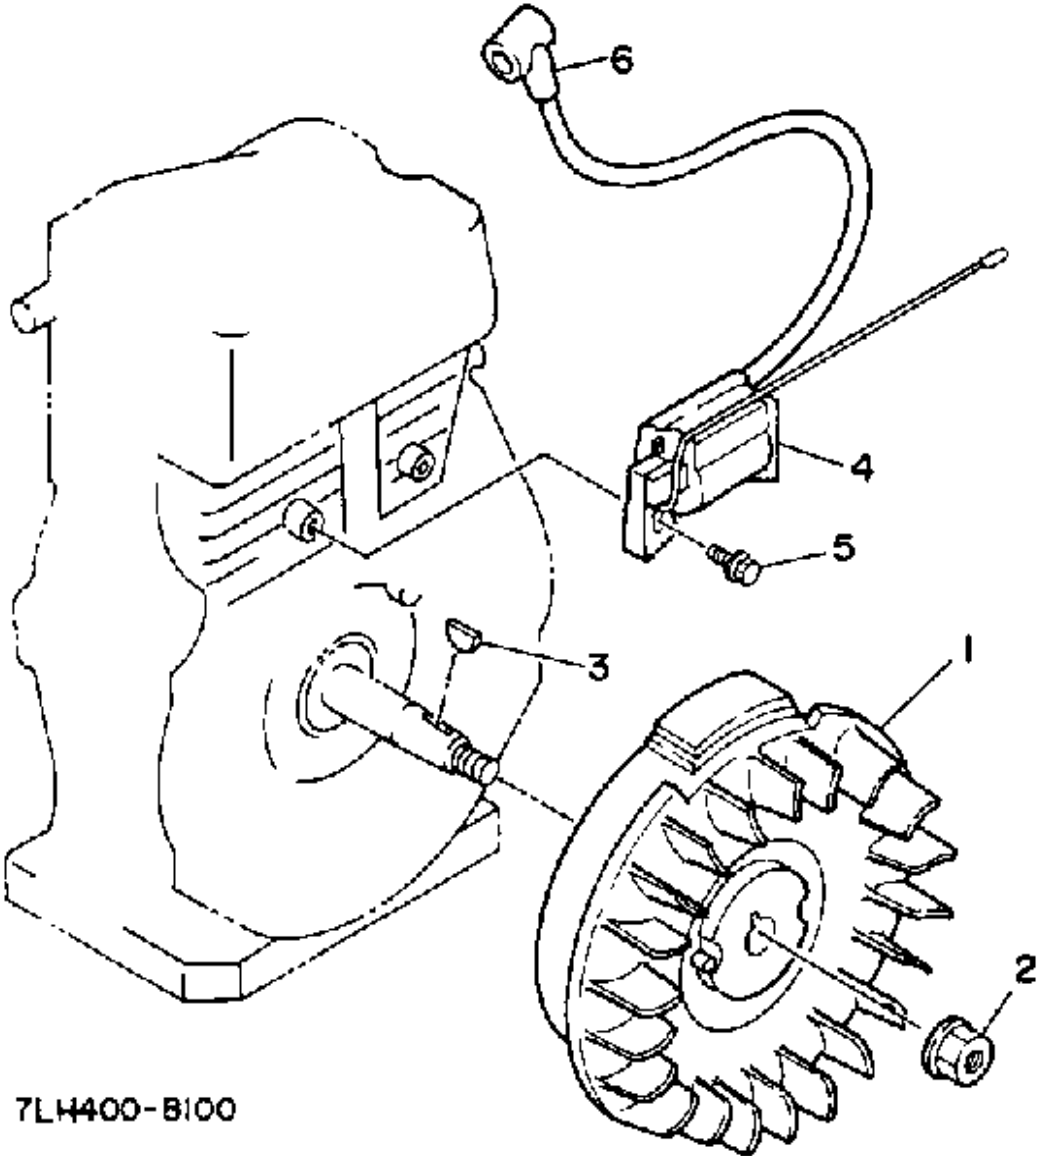

MAGNETO

Ref. No.	Part Number	Description	Qty	Remarks
1	7LG-85650-00-00	ROTOR ASSEMBLY	1	
2	7LG-11459-00-00	NUT, SPECIAL	1	
3	7LG-85942-00-00	KEY, TOP	1	
4	YF1-26436-70-51	T.C.I. UNIT ASSEMBLY	1	
5	YF1-38019-11-21	BOLT (YF1-38019-11-20)	2	
6	YF1-39216-77-21	CAP, SPARK PLUG (YF1-39216-77-20)	1