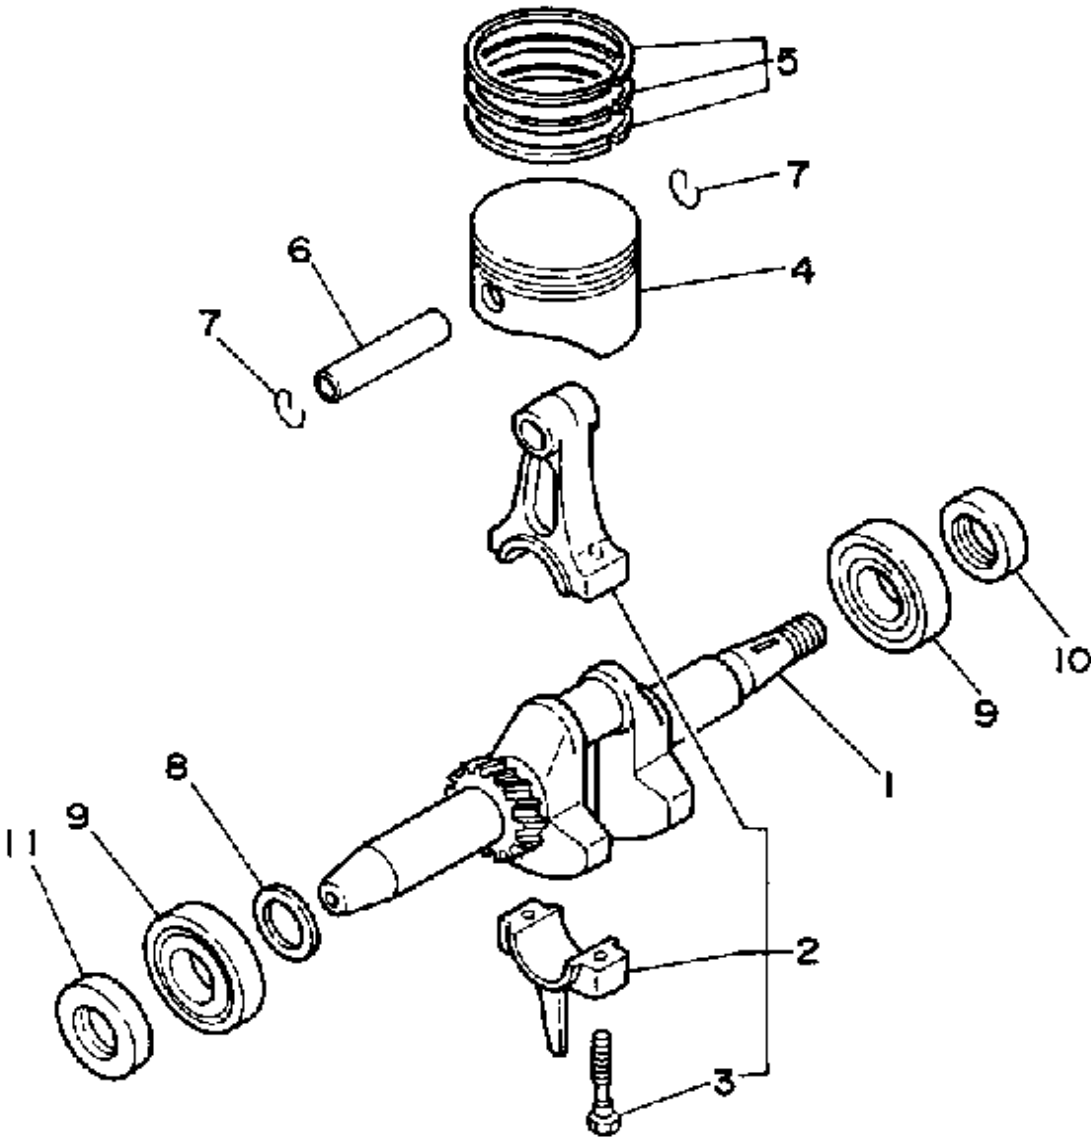

# CYLINDER - CRANKCASE

Ref. No.	Part Number	Description	Qty	Remarks
1	YF1-26470-30-41	HEAD, CYLINDER 1	1	
2	YF1-26430-33-12	GASKET, CYLINDERHEAD	1	
3	YF1-26310-34-52	BOLT, COVERHEAD	4	
4	YF1-26430-50-12	BREATHER ASSEMBLY	1	
5	7LG-11168-00-00	COVER, BREATHER	1	
6	YF1-26430-54-32	GASKET, BREATHER	1	
7	90109-06513-00	BOLT	2	
8	7LG-15111-00-00	CRANKCASE 1	1	
9	7LG-15181-00-00	PIN, DOWEL	2	
10	YF0-50120-06-14	PIN, DOWEL	2	
11	YF1-26470-10-51	COVER, CRANKCASE 1	1	
12	YF1-39013-30-81	PLUG OIL ASSEMBLY	1	
13	YF0-48110-01-60	GASKET, OIL PLUG	1	
14	YF1-26430-13-41	GASKET, CRCS CVR	1	
15	YF1-39019-10-11	BOLT, CRANKCASE (7LG-15192-00-00)	7	
16	YF1-39013-37-51	PLUG, DRAIN (YF1-39013-37-50)	1	
17	YF0-47240-01-20	GASKET	1	
18	YF1-26431-31-12	VALVE, INTAKE	1	
19	YF1-26431-31-22	VALVE, EXHAUST	1	
20	YF1-26311-32-41	SPRING	2	
	YF1-26311-33-31	RETAINER, SPRING	2	
22	YF1-26311-33-61	COTTER, VALVE	2	
23	71G-15373-00-00	UNAVAILABLE IN PRICE BOOK	1	
24	90467-11044-00	CLIP	1	
25	NGK-BPR6H-S0-00	PLUG, SPARK (NGK BP6HS)	1	
26	YF1-26473-95-13	OIL LEVEL GAUGE ASSEMBLY	1	
27	7LG-15193-00-00	BOLT, CRANKCASE STUD 2	2	

# CYLINDER - CRANKCASE

Ref. No.	Part Number	Description	Qty	Remarks
28	7LG-85724-00-00	CLAMP .....	1	
29	90109-06513-00	BOLT .....	1	

# CRANKSHAFT - PISTON

7LH400-B020

Ref. No.	Part Number	Description	Qty	Remarks
1	YF1-26472-30-31	CRANKSHAFT .....	1	
2	YF1-26432-20-11	CONNECTING ROD ASSEMBLY	1	
3	7LG-11654-00-00	. BOLT, CON ROD .....	2	
4	YF1-26472-11-12	PISTON (STD) .....	1	
	YF1-26472-19-22	PISTON (0.25MM O/S) .....	1	
5	7LG-11610-10-00	PISTON RING 1ST OS .....	1	
	7LG-11610-20-00	PISTON RING 2ND OS .....	1	
	YF1-26432-10-52	PISTON RING (STD) .....	1	
6	7LG-11633-00-00	PIN, PISTON .....	1	
7	YF1-36012-13-32	CIRCLIP .....	2	
8	7LG-11561-20-00	SHIM, CRANK 1 .....	1	
	YF1-36211-66-32	SHIM (0.25MM) .....	1	
	YF1-36211-67-21	SHIM (0.20MM) .....	1	
9	93306-20458-00	BEARING .....	2	
10	YF0-95000-00-25	OIL SEAL .....	1	
11	YF0-95000-00-26	OIL SEAL .....	1	