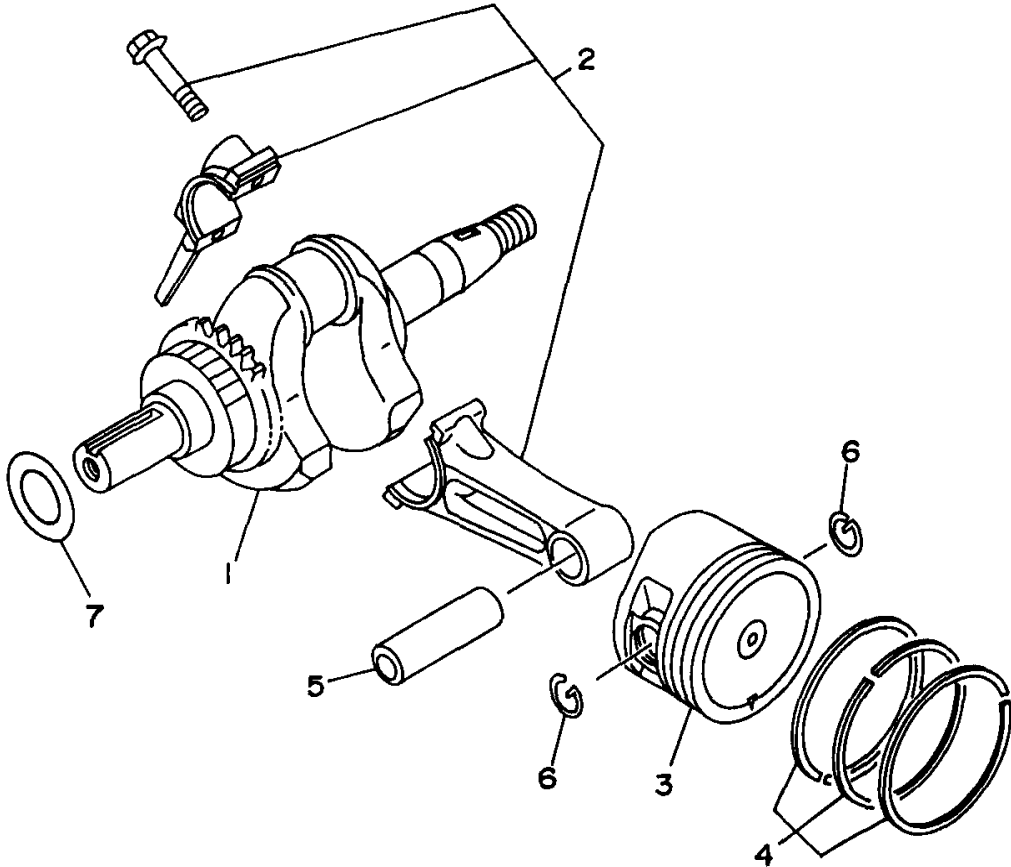

CRANKSHAFT PISTON

Ref. No.	Part Number	Description	Qty	Remarks
1	7NN-11400-40-00	CRANKSHAFT ASSEMBLY ...	1	
2	7NJ-11650-00-00	CONNECTING ROD ASSEMBLY	1	
3	7NH-11631-00-98	PISTON (STD)	1	EF1600A
	7NH-11635-00-00	PISTON (0.25MM O/S)	1	AP EF1600A
	7NH-11636-00-00	PISTON (0.50MM O/S)	1	AP EF1600A
	7NJ-11631-00-98	PISTON (STD)	1	EF2400A
	7NJ-11635-00-00	PISTON (0.25MM O/S)	1	AP EF2400A
	7NJ-11636-00-00	PISTON (0.50MM O/S)	1	AP EF2400A
4	7NH-11603-00-00	PISTON RING SET (STD)	1	EF1600A
	7NH-11604-00-00	PISTON RING SET (0.25MM O/S)	1	AP EF1600A
	7NH-11605-00-00	PISTON RING SET (0.50MM O/S)	1	AP EF1600A
	7NJ-11603-00-00	PISTON RING SET (STD)	1	EF2400A
	7NJ-11604-00-00	PISTON RING SET (0.25MM O/S)	1	AP EF2400A
	7NJ-11605-00-00	PISTON RING SET (0.50MM O/S)	1	AP EF2400A
5	280-11633-00-00	PIN, PISTON	1	UR EF1600A
	4H7-11633-00-00	PIN, PISTON	1	UR EF2400A
6	93450-17025-00	CIRCLIP	2	
7	7G4-11561-00-00	SHIM, CRANK 1 (T=0.1)	1	UN

7RR2300-5021