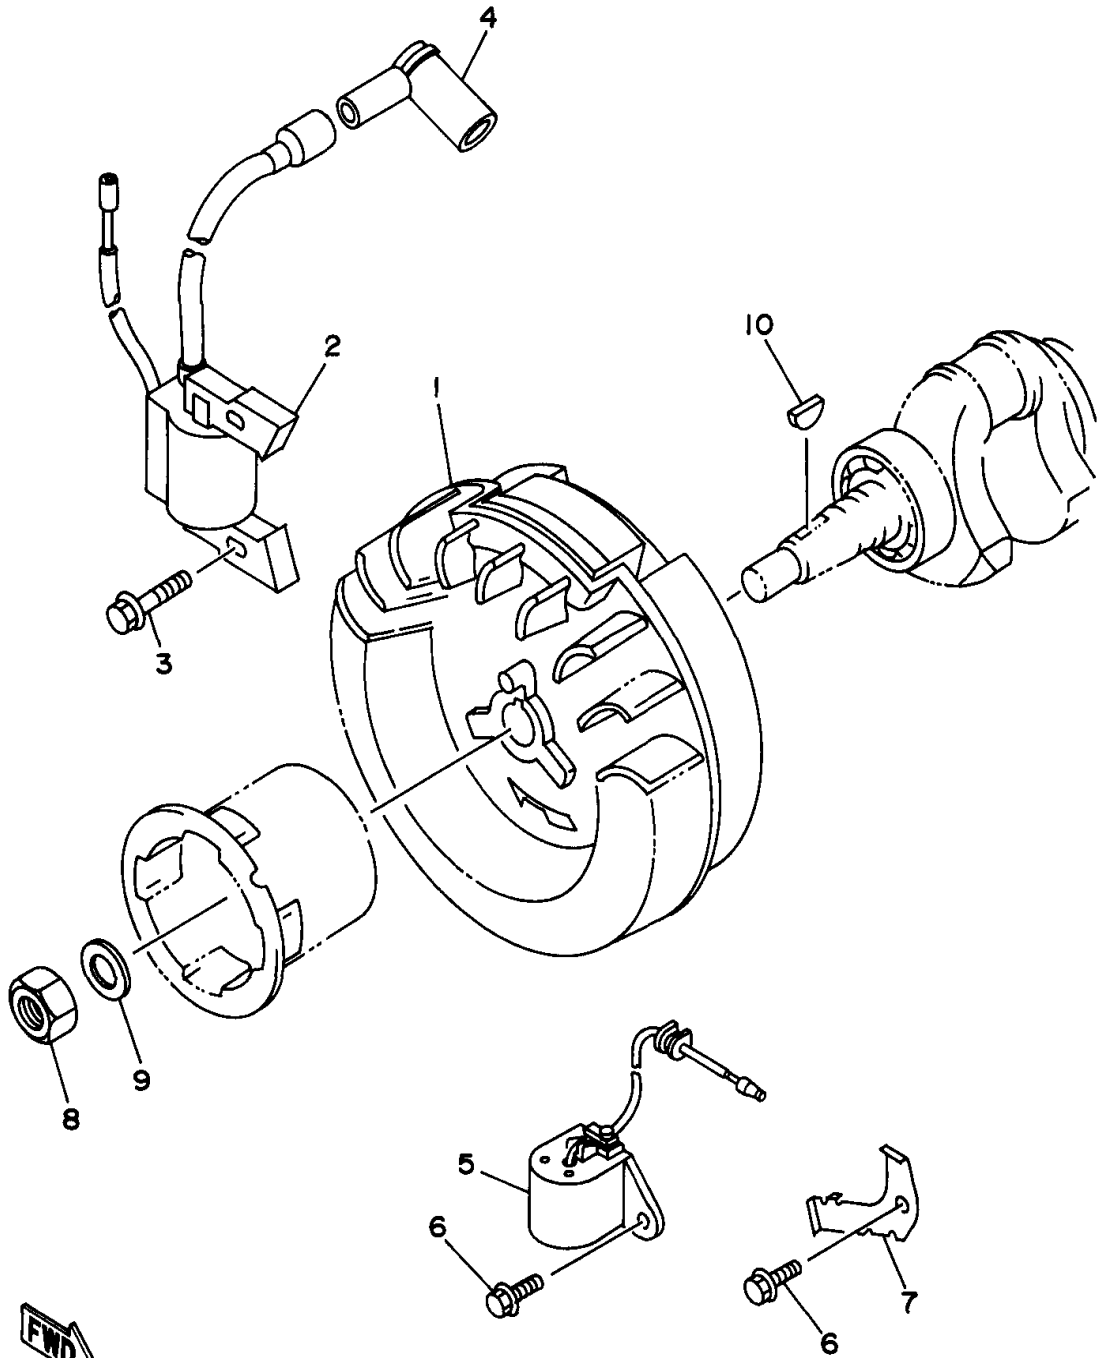

ELECTRICAL 1

Ref. No.	Part Number	Description	Qty	Remarks
1	7NN-85650-00-00	ROTOR ASSEMBLY	1	
2	7NJ-85640-00-00	T.C.I. UNIT ASSEMBLY	1	
3	95817-06020-00	BOLT, FLANGE	2	
4	8K1-82370-20-00	PLUG CAP ASSEMBLY (WITH RESISTOR)	1	
5	7NJ-85720-00-00	OIL LEVEL GAUGE ASSEMBLY	1	
6	95817-06012-00	BOLT, FLANGE	3	
7	7NJ-85724-00-00	CLAMP	1	
8	90170-14403-00	NUT	1	
9	92907-14200-00	WASHER	1	
10	90280-04052-00	KEY, WOODRUFF	1	

7NH3400-4110