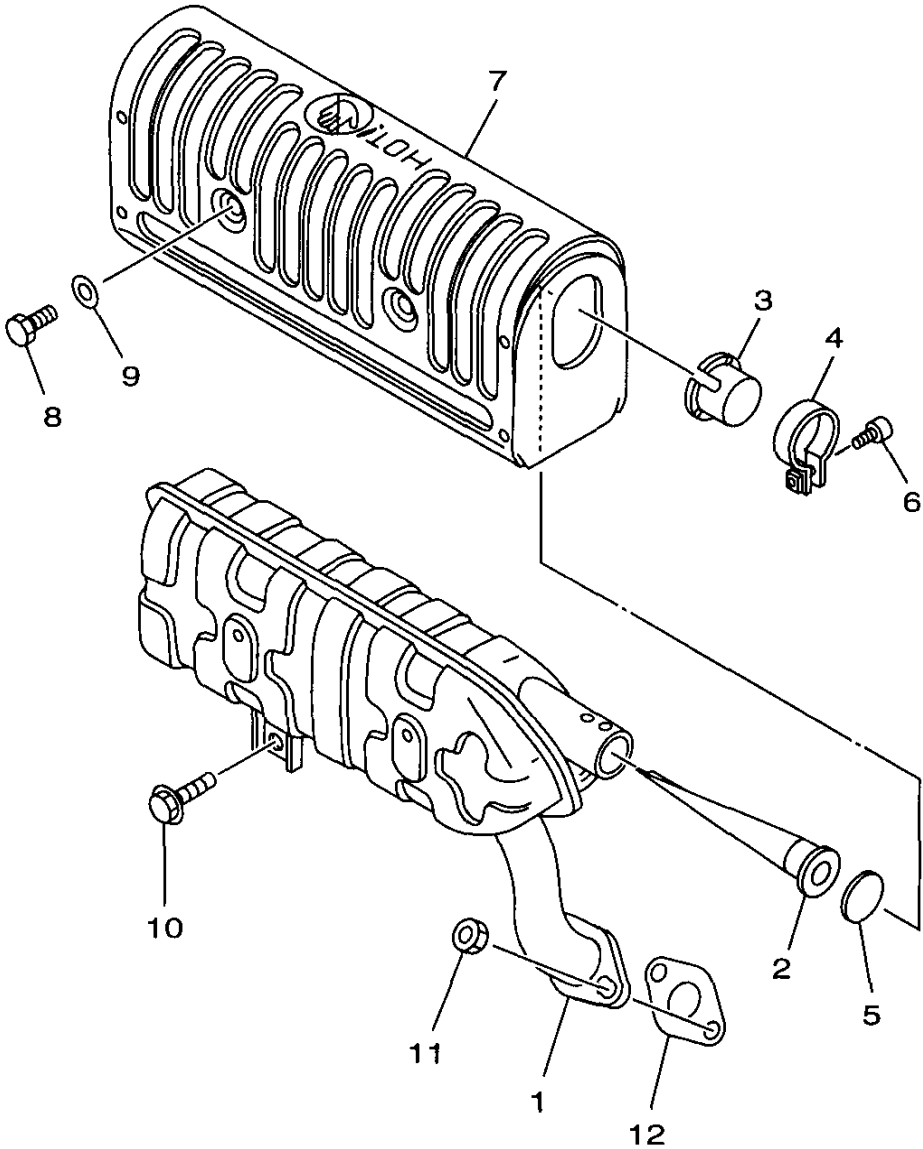

EXHAUST

Ref. No.	Part Number	Description	Qty	Remarks
1	7NN-14721-02-00	MUFFLER 2	1	
2	7LL-14786-00-00	ARRESTER, SPARK	1	
3	7NJ-14799-01-00	CAP	1	
4	7NJ-14788-00-00	BAND, SILENCER	1	
5	7NJ-1479E-00-00	NET, WIRE 2	1	
6	90153-05024-00	SCREW, HEXAGON	1	
7	7NN-14708-01-00	PROTECTOR ASSEMBLY	1	
8	97027-06010-00	BOLT	4	
9	92907-06600-00	WASHER, PLATE	4	
10	95817-06012-00	BOLT, FLANGE	1	
11	95317-06600-00	NUT (95307-06600-00)	2	
12	JA9-14613-00-00	GASKET, EXHAUST PIPE	1	

7RR2110-7080