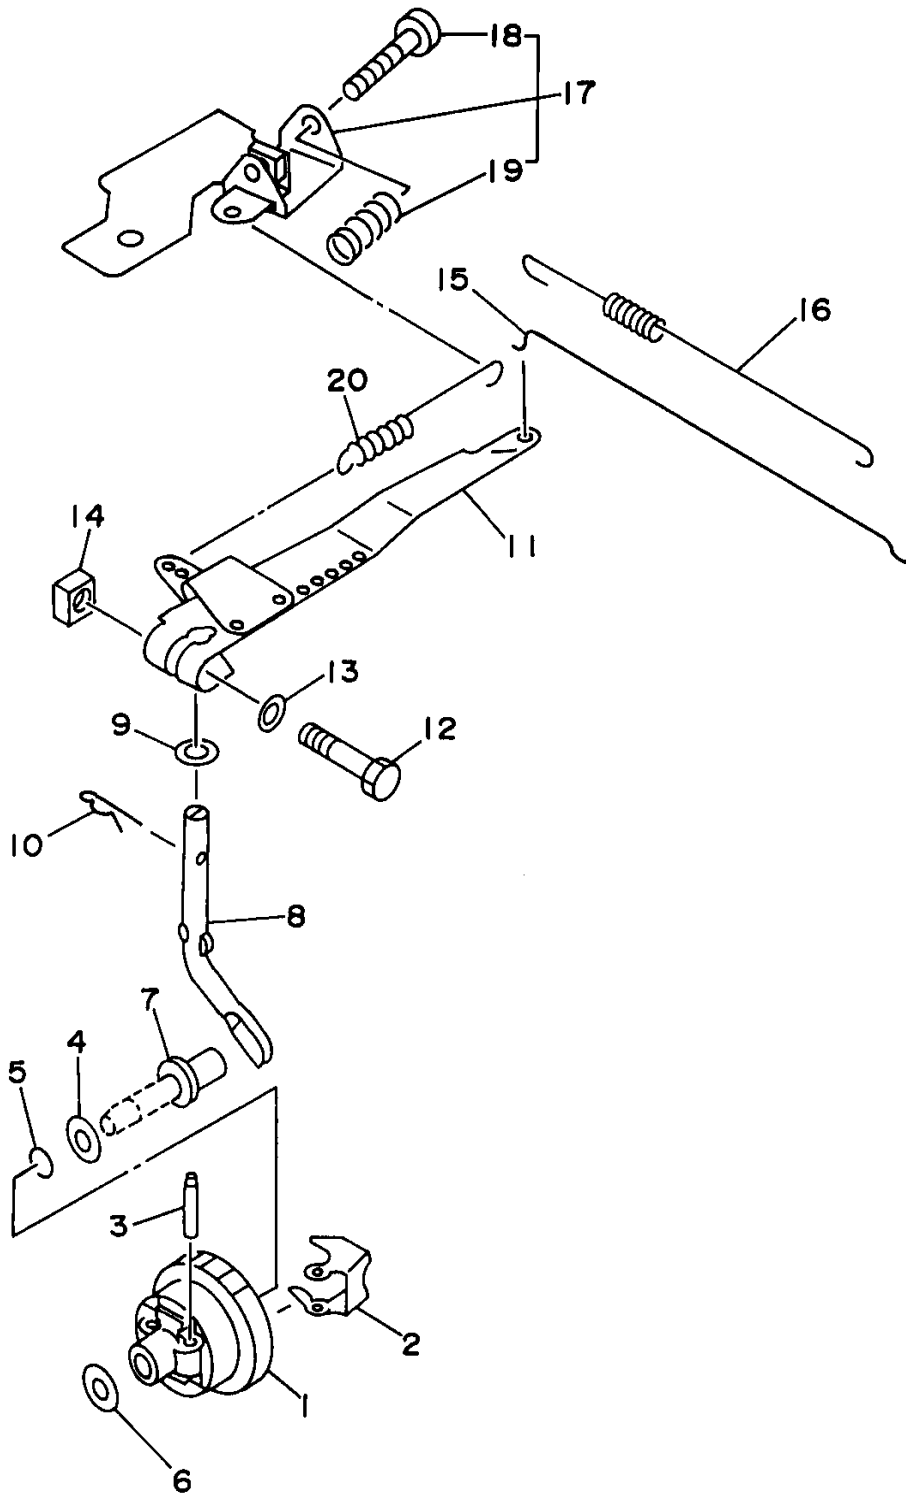

PARTS CATALOGUE

MODEL YEAR 1997

EF1600A (7RR2)

EF2400A (7RS2)

CYLINDER

Ref. No.	Part Number	Description	Qty	Remarks
1	7NH-11111-00-00	HEAD, CYLINDER 1	1	UR EF1600A
	7NJ-11111-00-00	HEAD, CYLINDER 1	1	UR EF2400A
2	95607-06615-00	BOLT, STUD	2	
3	90116-06493-00	BOLT, STUD	2	
4	7NH-11181-00-00	GASKET, CYLINDER HEAD 1	1	UR EF1600A
	7NJ-11181-00-00	GASKET, CYLINDER HEAD 1	1	UR EF2400A
5	95827-08065-00	BOLT, FLANGE	2	
6	95827-08045-00	BOLT, FLANGE	2	
7	99530-10114-00	PIN, DOWEL	2	
8	NGK-BPR4E-S0-00	PLUG, SPARK	1	
9	7NJ-11191-00-00	COVER, CYLINDER HEAD 1	1	
10	7NJ-11160-00-00	BREATHER ASSEMBLY	1	
11	90445-131J5-00	HOSE	1	
12	7NJ-11169-00-00	GASKET, BREATHER COVER	1	
13	7NJ-11193-00-00	GASKET, HEAD COVER 1	1	
14	95817-06012-00	BOLT, FLANGE	4	

7RR2300-5021

GOVERNOR

Ref. No.	Part Number	Description	Qty	Remarks
1	JA9-11972-00-00	GEAR, FLYWEIGHT SHAFT ...	1	
2	7NJ-11913-00-00	WEIGHT	2	
3	7FK-11914-00-00	SHAFT, WEIGHT	2	
4	90201-062P7-00	WASHER, PLATE	1	
5	93440-06107-00	CIRCLIP	1	
6	90201-062P7-00	WASHER, PLATE	1	
7	JA9-11917-00-00	COLLAR	1	
8	7NJ-11922-00-00	FORK, GOVERNOR	1	
9	92907-06200-00	WASHER	1	
10	90468-18008-00	CLIP	1	
11	7NN-11924-00-00	ARM, GOVERNOR	1	
12	97017-06030-00	BOLT	1	
13	92907-06600-00	WASHER, PLATE	1	
14	90173-06017-00	NUT, SQUARE	1	
15	7LV-11928-10-00	ROD, LINK	1	
16	90506-04495-00	SPRING, TENSION	1	
17	7NN-11950-00-00	ADJUST PLATE COMP.	1	
18	98507-06035-00	. SCREW, PAN HEAD	1	
19	90501-10264-00	. SPRING, COMPRESSION	1	
20	7NN-11925-10-00	SPRING, GOVERNOR	1	