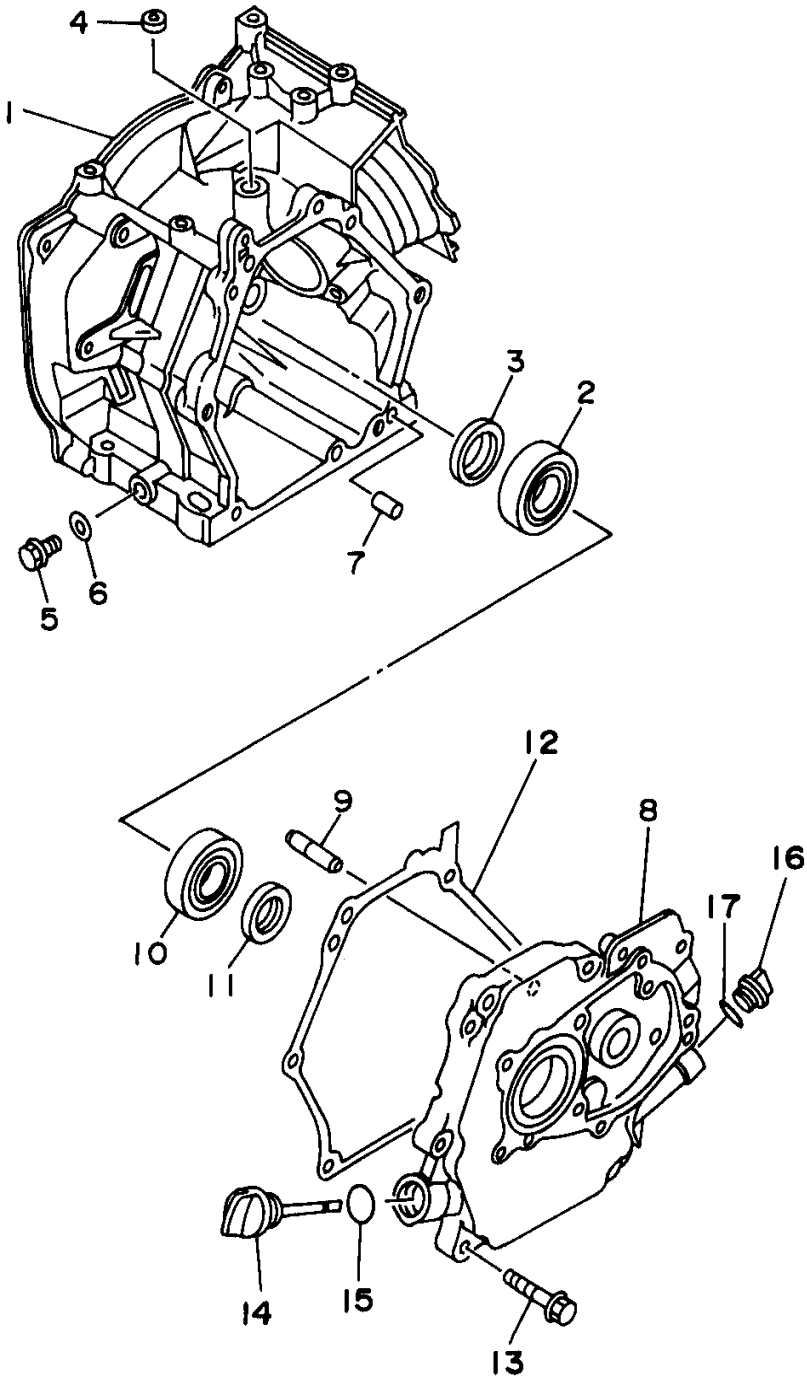

CRANKCASE

Ref. No.	Part Number	Description	Qty	Remarks
1	7NM-15111-00-00	CRANKCASE 1	1	UR EF1600A
	7NN-15111-00-00	CRANKCASE 1	1	UR EF2400A
2	93306-20529-00	BEARING (B6205C4)	1	
3	93102-25090-00	OIL SEAL	1	
4	93104-06033-00	OIL SEAL	1	
5	95027-10016-00	BOLT, FLANGE	2	
6	90430-10171-00	GASKET	2	
7	99510-08016-00	PIN, DOWEL	2	
8	7NN-15411-30-00	COVER, CRANKCASE 1 (5/16-24UNF)	1	
9	7FK-11971-00-00	SHAFT, FLYWEIGHT	1	
10	93306-20529-00	BEARING (B6205C4)	1	
11	93102-25448-00	OIL SEAL	1	
12	7NJ-15451-00-00	GASKET, CRANKCASE COVER 1	1	
13	95817-08035-00	BOLT, FLANGE	6	
14	18G-15362-00-00	PLUG, OIL LEVEL	1	
15	93210-20573-00	O-RING	1	
16	1G8-15362-00-00	PLUG, OIL LEVEL	1	
17	93210-14579-00	O-RING	1	

7RR2300-5090