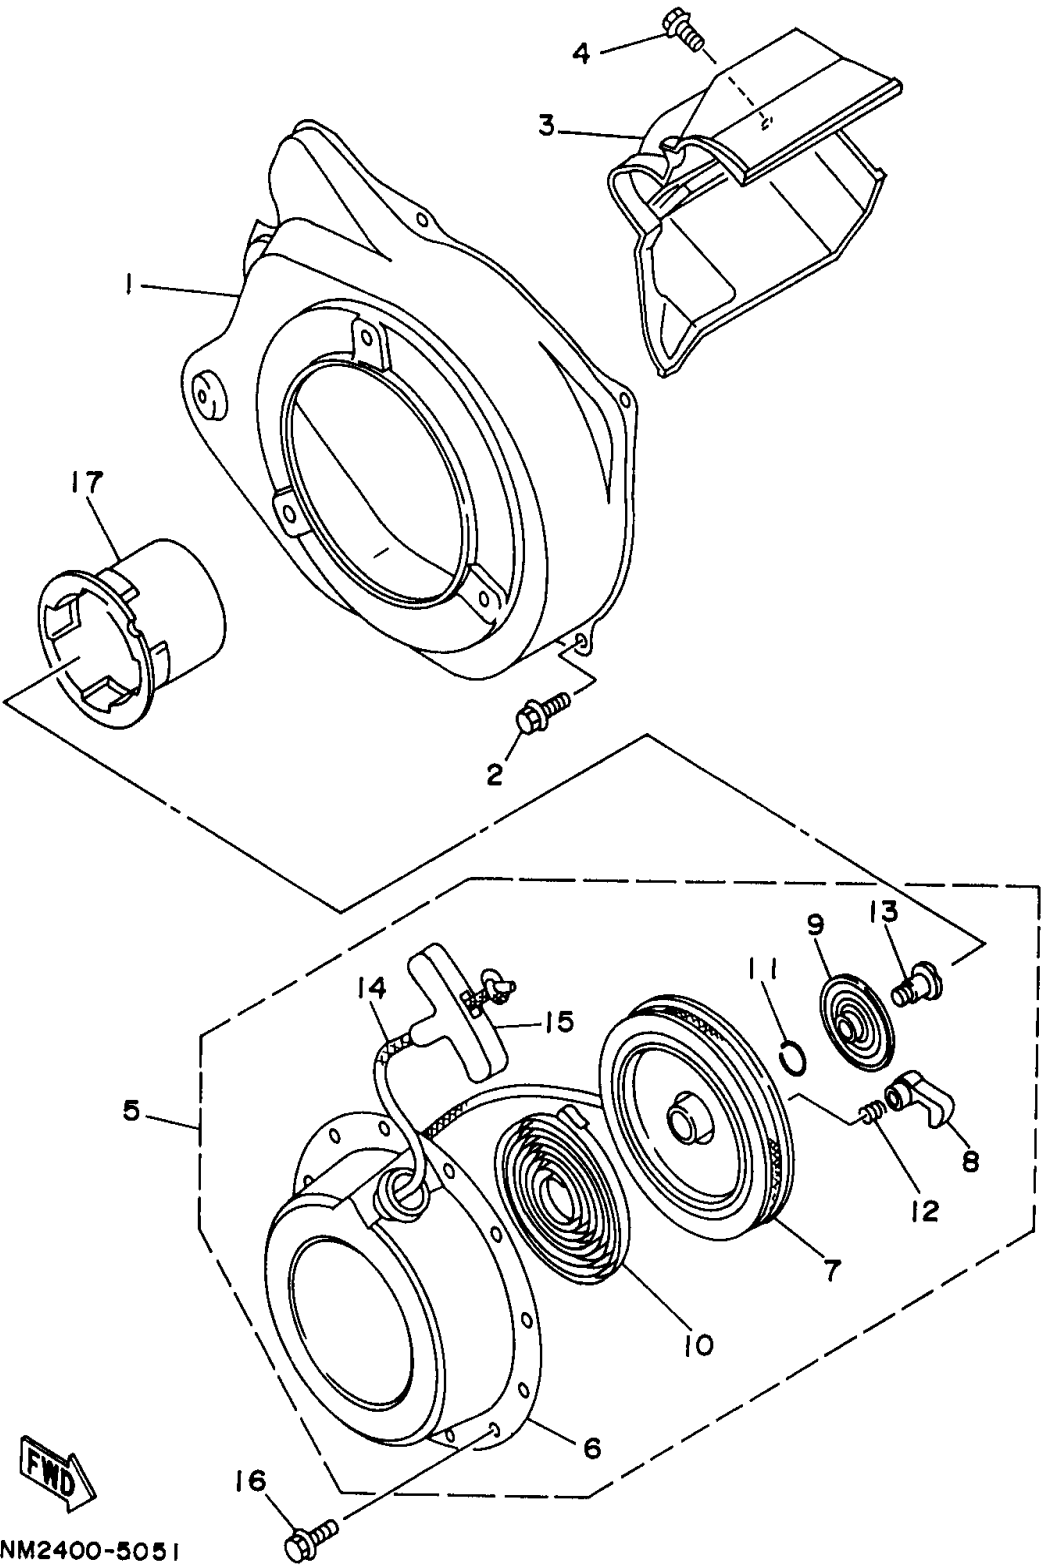

AIR SHROUD STARTER

Ref. No.	Part Number	Description	Qty	Remarks
1	7NJ-12621-00-00	CASE, FAN	1	
2	95817-06012-00	BOLT, FLANGE	4	
3	7NJ-12651-00-00	AIR SHROUD, CYLINDER 1 ...	1	
4	95817-06012-00	BOLT, FLANGE	1	
5	7NJ-15710-01-00	STARTER ASSEMBLY	1	
6	7NJ-15711-00-00	. CASE, STARTER	1	
7	JL8-15714-00-00	. DRUM, SHEAVE	1	
8	JL8-15741-00-00	. PAWL, DRIVE	2	
9	JL8-15716-00-00	. PLATE, DRIVE	1	
10	7NJ-15713-00-00	. SPRING, STARTER	1	
11	JL8-15715-00-00	. SPRING, FRICTION	1	
12	JK4-15743-00-00	. SPRING, RETURN	2	
13	7NJ-15793-00-00	. SCREW	1	
14	7NJ-15751-01-00	. ROPE, STARTER (5.0X1500) .	1	
15	7LV-15755-00-00	. HANDLE, STARTER	1	
16	95807-06008-00	BOLT, FLANGE	3	
17	7NJ-15723-00-00	PULLEY, STARTER	1	

7NM2400-5051