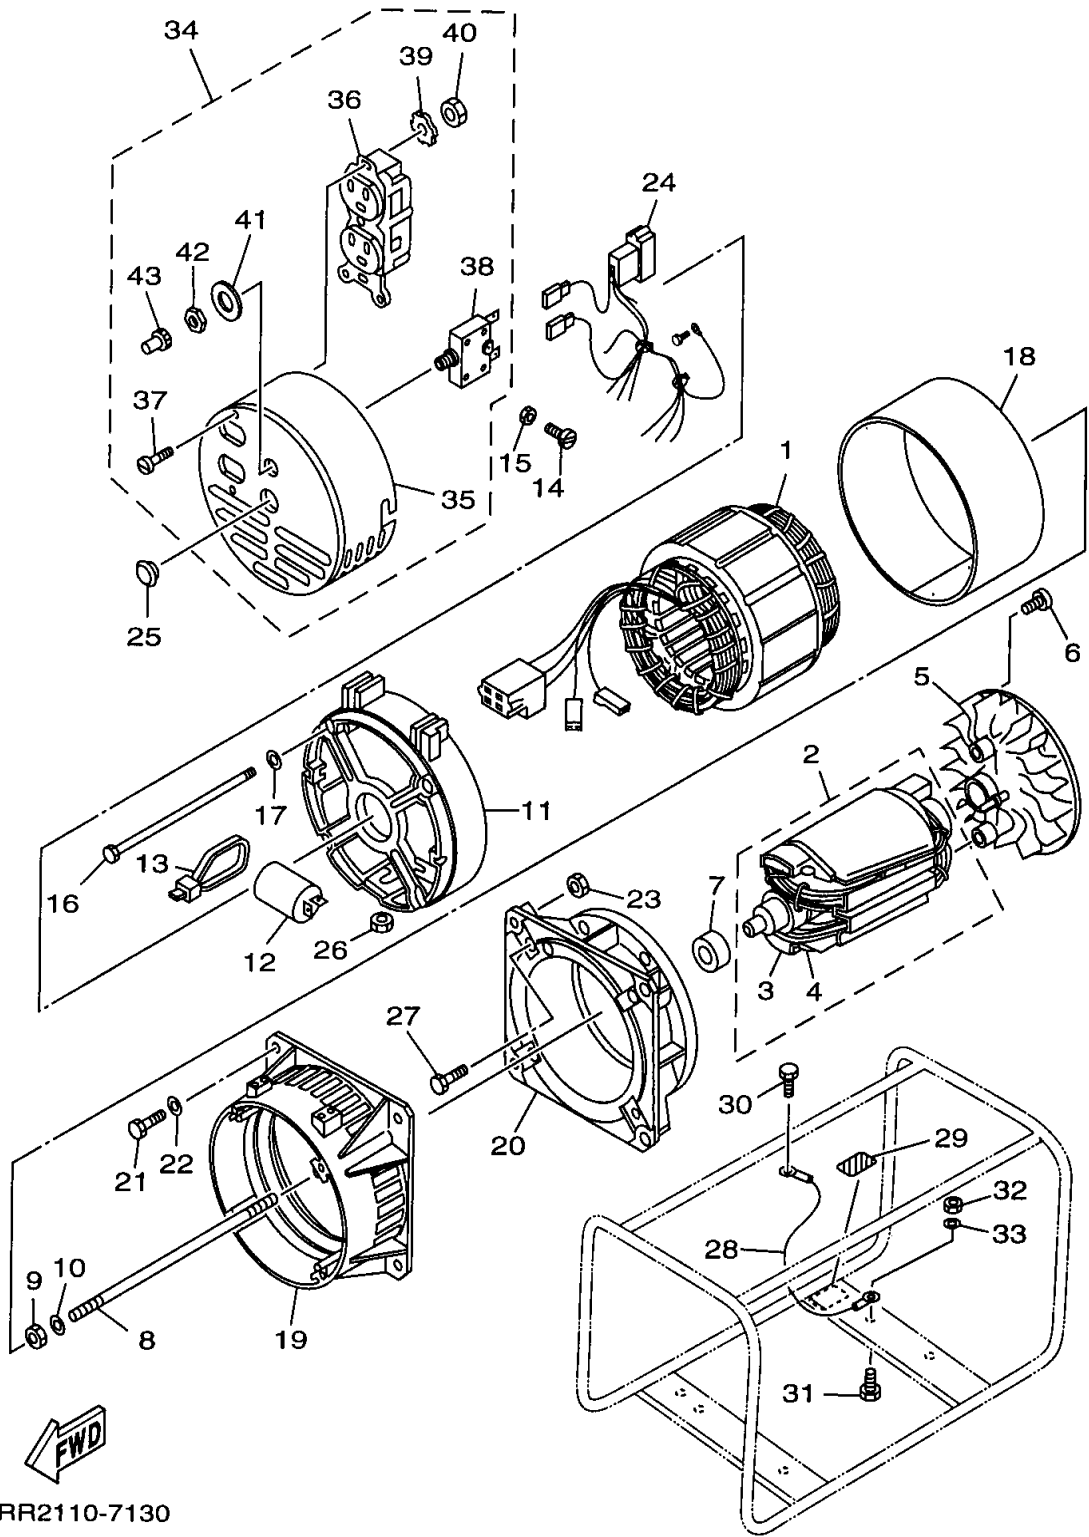

GENERATOR

7RR2110-7130

Ref. No.	Part Number	Description	Qty	Remarks
1	7RR-H7150-60-00	STATOR ASSEMBLY (120V-60HZ)	1	UR FOR EF1600A
	7RS-H7150-60-00	STATOR ASSEMBLY (120V-60HZ)	1	UR FOR EF2400A
2	7RR-H7160-00-00	ROTOR ASSEMBLY	1	UR FOR EF1600A
	7RS-H7160-00-00	ROTOR ASSEMBLY	1	UR FOR EF2400A
3	7RR-H711K-00-00	. DIODE COMP.	2	UR FOR EF1600A
	7RS-H711K-00-00	. DIODE COMP.	2	UR FOR EF2400A
4	7RR-H711T-00-00	. ABSORBER, SURGE	2	
5	7RR-H7172-00-00	FAN, GENERATOR	1	
6	90167-04812-00	SCREW, PAN TAPPING	2	
7	93306-20311-00	BEARING (6203-ZZ-C3)	1	
8	7RR-H1652-00-00	SHAFT, ROTOR	1	UR FOR EF1600A
	7RS-H1652-00-00	SHAFT, ROTOR	1	UR FOR EF2400A
9	9571L-08300-00	NUT, SELF-LOCKING	1	
10	9290L-08600-00	WASHER	1	
11	7RR-H7131-00-00	FRAME, RR.	1	
12	7RR-H7107-00-00	CONDENSER ASSEMBLY	1	
13	7RR-H3936-00-00	BAND, SWITCH CORD	1	
14	90145-05800-00	SCREW, SLOTTED FLAT FILLISTER	2	
15	90170-05851-00	NUT, HEXAGON	2	
16	7RR-H1152-00-00	BOLT	4	UR EF1600A
	7RS-H1152-00-00	BOLT	4	UR EF2400A
17	7RR-H716F-00-00	WASHER, GENERATOR 1	4	
18	7RR-H7153-00-00	COVER, STATOR	1	UR EF1600A
	7RS-H7153-00-00	COVER, STATOR	1	UR EF2400A
19	7RR-H7121-00-00	FRAME, FR.	1	
20	7RR-H7181-00-00	BRKT., GENERATOR MOUNT	1	
21	9701L-08016-00	BOLT, HEXAGON	4	

CONTINUED ON NEXT FRAME ➤