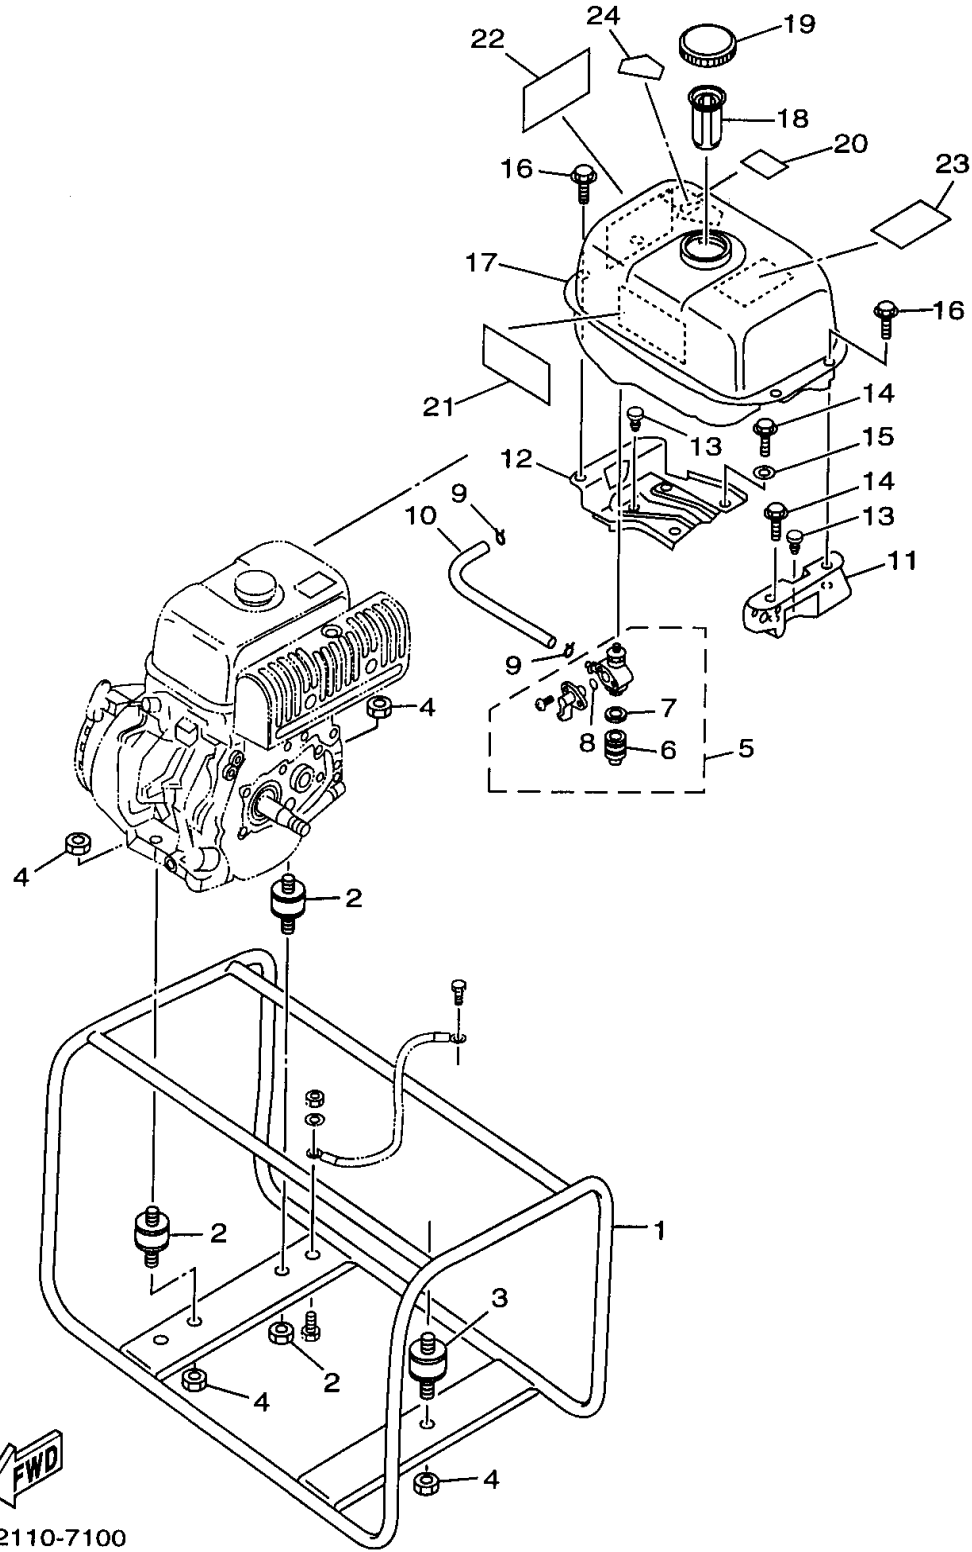

FRAME FUEL TANK

Ref. No.	Part Number	Description	Qty	Remarks
1	7RR-F2810-00-33	FRAME ASSEMBLY	1	YAMAHA BLACK
2	7RR-F2891-00-00	INSULATOR, MOUNTING	2	
3	7RR-F2894-00-00	INSULATOR, MOUNTING 2	1	
4	9570L-08500-00	NUT, FLANGE	6	
5	7NJ-24500-01-00	FUEL COCK ASSEMBLY 1	1	
6	7J3-24521-00-00	. CUP, FILTER	1	
7	4X8-24565-00-00	. GASKET	1	
8	2W6-24512-00-00	. O-RING	1	
9	90467-09037-00	CLIP	2	
10	90445-106J4-00	HOSE	1	
11	7NN-24115-00-00	STAY, FUEL TANK 1	1	
12	7NN-24116-00-00	STAY, FUEL TANK	1	
13	90338-05251-00	PLUG	3	
14	95817-08020-00	BOLT, FLANGE	4	
15	90201-081J7-00	WASHER, PLATE	3	
16	95817-06012-00	BOLT, FLANGE	4	
17	7NN-24110-00-NJ	FUEL TANK COMP.	1	FARAWAY BLUE
18	730-24167-00-00	STRAINER	1	
19	7T9-24610-00-00	CAP ASSEMBLY	1	
20	7RR-F415E-00-00	EMBLEM, CAUTION	1	
21	7RR-F4162-20-00	EMBLEM 2 (WARNING)	1	
22	7RR-F4161-50-00	EMBLEM 1 (EF1600A)	1	UR
	7RS-F4161-20-00	EMBLEM 1 (EF2400A)	1	UR
23	7NH-2179R-01-00	PLATE, EPA	1	UR FOR EF1600A
	7NJ-2179R-01-00	PLATE, EPA	1	UR FOR EF2400A
24	7FL-2415A-10-00	LABEL, CAUTION	1	

7RR2110-7100