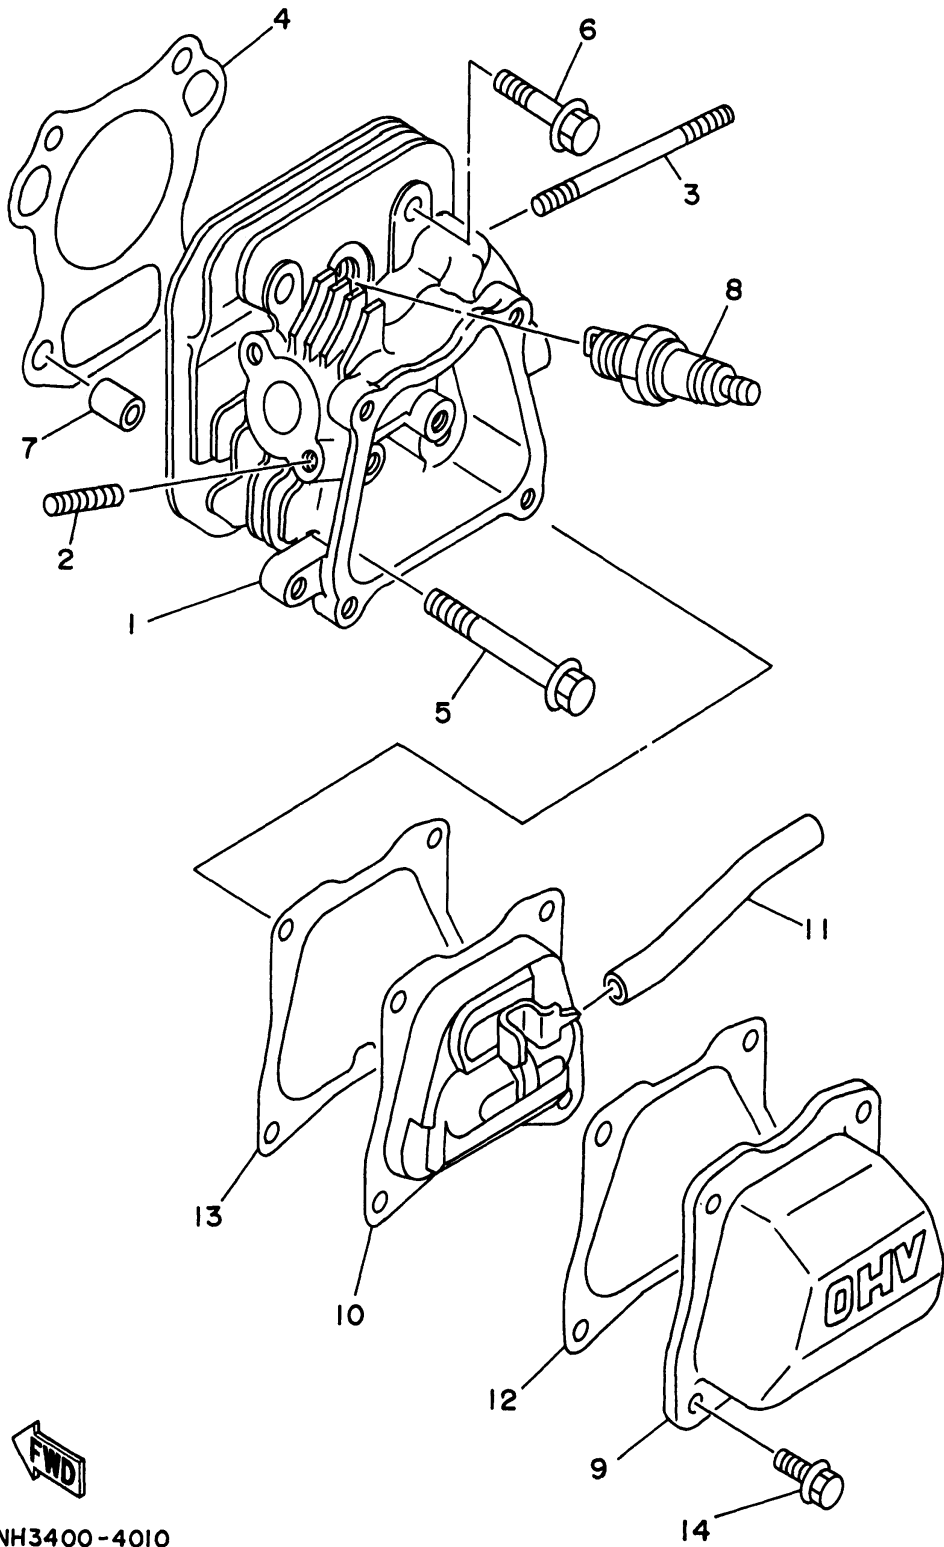

PARTS CATALOGUE

MODEL YEAR 1997

EF1600A (7RR2)

EF2400A (7RS2)

CYLINDER

Ref. No.	Part Number	Description	Qty	Remarks
1	7NH-11111-00-00	HEAD, CYLINDER 1	1	UR EF1600A
	7NJ-11111-00-00	HEAD, CYLINDER 1	1	UR EF2400A
2	95607-06615-00	BOLT, STUD	2	
3	90116-06493-00	BOLT, STUD	2	
4	7NH-11181-00-00	GASKET, CYLINDER HEAD 1	1	UR EF1600A
	7NJ-11181-00-00	GASKET, CYLINDER HEAD 1	1	UR EF2400A
5	95827-08065-00	BOLT, FLANGE	2	
6	95827-08045-00	BOLT, FLANGE	2	
7	99530-10114-00	PIN, DOWEL	2	
8	NGK-BPR4E-S0-00	PLUG, SPARK	1	
9	7NJ-11191-00-00	COVER, CYLINDER HEAD 1	1	
10	7NJ-11160-00-00	BREATHER ASSEMBLY	1	
11	90445-131J5-00	HOSE	1	
12	7NJ-11169-00-00	GASKET, BREATHER COVER	1	
13	7NJ-11193-00-00	GASKET, HEAD COVER 1	1	
14	95817-06012-00	BOLT, FLANGE	4	

7RR2300-5021

GOVERNOR

Ref. No.	Part Number	Description	Qty	Remarks
1	JA9-11972-00-00	GEAR, FLYWEIGHT SHAFT ...	1	
2	7NJ-11913-00-00	WEIGHT	2	
3	7FK-11914-00-00	SHAFT, WEIGHT	2	
4	90201-062P7-00	WASHER, PLATE	1	
5	93440-06107-00	CIRCLIP	1	
6	90201-062P7-00	WASHER, PLATE	1	
7	JA9-11917-00-00	COLLAR	1	
8	7NJ-11922-00-00	FORK, GOVERNOR	1	
9	92907-06200-00	WASHER	1	
10	90468-18008-00	CLIP	1	
11	7NN-11924-00-00	ARM, GOVERNOR	1	
12	97017-06030-00	BOLT	1	
13	92907-06600-00	WASHER, PLATE	1	
14	90173-06017-00	NUT, SQUARE	1	
15	7LV-11928-10-00	ROD, LINK	1	
16	90506-04495-00	SPRING, TENSION	1	
17	7NN-11950-00-00	ADJUST PLATE COMP.	1	
18	98507-06035-00	. SCREW, PAN HEAD	1	
19	90501-10264-00	. SPRING, COMPRESSION	1	
20	7NN-11925-10-00	SPRING, GOVERNOR	1	