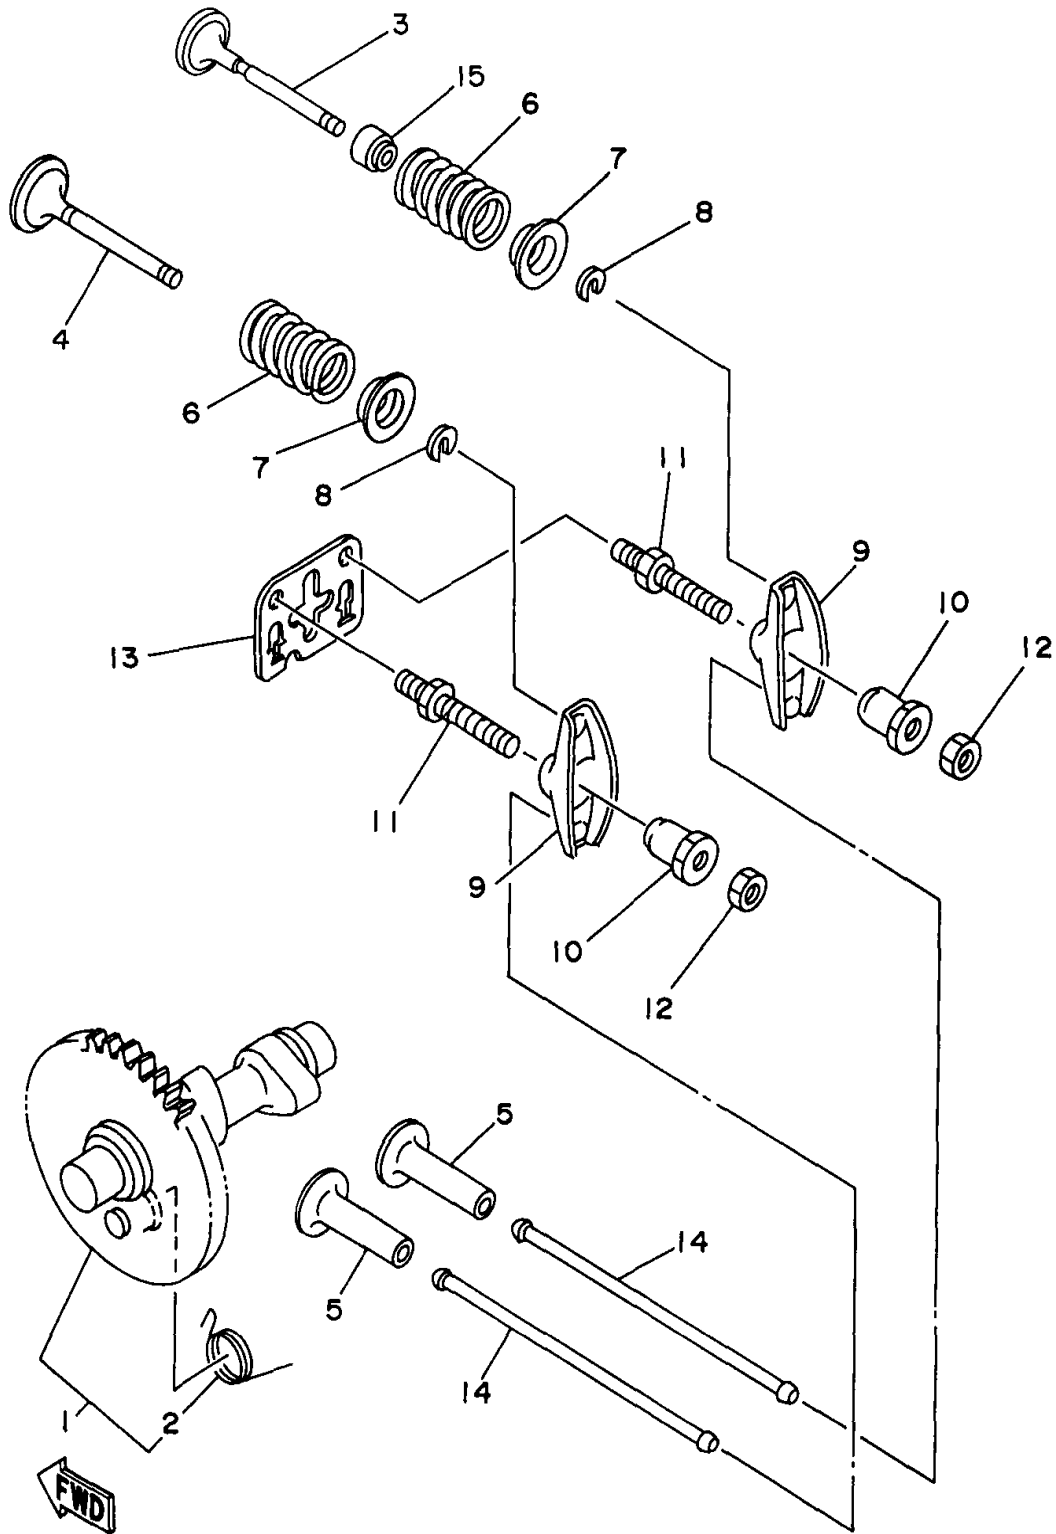

7RR2300-5021

GOVERNOR

Ref. No.	Part Number	Description	Qty	Remarks
1	JA9-11972-00-00	GEAR, FLYWEIGHT SHAFT ...	1	
2	7NJ-11913-00-00	WEIGHT	2	
3	7FK-11914-00-00	SHAFT, WEIGHT	2	
4	90201-062P7-00	WASHER, PLATE	1	
5	93440-06107-00	CIRCLIP	1	
6	90201-062P7-00	WASHER, PLATE	1	
7	JA9-11917-00-00	COLLAR	1	
8	7NJ-11922-00-00	FORK, GOVERNOR	1	
9	92907-06200-00	WASHER	1	
10	90468-18008-00	CLIP	1	
11	7NN-11924-00-00	ARM, GOVERNOR	1	
12	97017-06030-00	BOLT	1	
13	92907-06600-00	WASHER, PLATE	1	
14	90173-06017-00	NUT, SQUARE	1	
15	7LV-11928-10-00	ROD, LINK	1	
16	90506-04495-00	SPRING, TENSION	1	
17	7NN-11950-00-00	ADJUST PLATE COMP.	1	
18	98507-06035-00	. SCREW, PAN HEAD	1	
19	90501-10264-00	. SPRING, COMPRESSION	1	
20	7NN-11925-10-00	SPRING, GOVERNOR	1	

7RR2300-5030

CAMSHAFT VALVE

7NH3400-4040

Ref. No.	Part Number	Description	Qty	Remarks
1	7NJ-12170-01-00	CAMSHAFT ASSEMBLY 1	1	
2	7NJ-12287-00-00	. SPRING, DECOMPRESSION	1	
3	7NH-12111-00-00	VALVE, INTAKE	1	UR EF1600A
	7NJ-12111-00-00	VALVE, INTAKE	1	UR EF2400A
4	7NH-12121-00-00	VALVE, EXHAUST	1	UR EF1600A
	7NJ-12121-00-00	VALVE, EXHAUST	1	UR EF2400A
5	JA9-12153-00-00	LIFTER, VALVE	2	
6	90501-205J4-00	SPRING, COMPRESSION	2	
7	7NJ-12117-00-00	RETAINER, VALVE SPRING	2	
8	7NJ-12118-00-00	COTTER, VALVE	2	
9	JA9-12151-00-00	ARM, VALVE ROCKER	2	
10	7FK-12165-00-00	PIVOT, ROCKER ARM	2	
11	7FK-12157-00-00	BOLT	2	
12	7FK-12158-00-00	NUT, LOCK	2	
13	7NJ-12155-00-00	GUIDE, PUSH ROD	1	UR EF2400A
	JA9-12155-00-00	GUIDE, PUSH ROD	1	UR EF1600A
14	7NJ-12154-00-00	ROD, VALVE PUSH	2	
15	51Y-12119-00-00	SEAL, VALVE STEM	1	