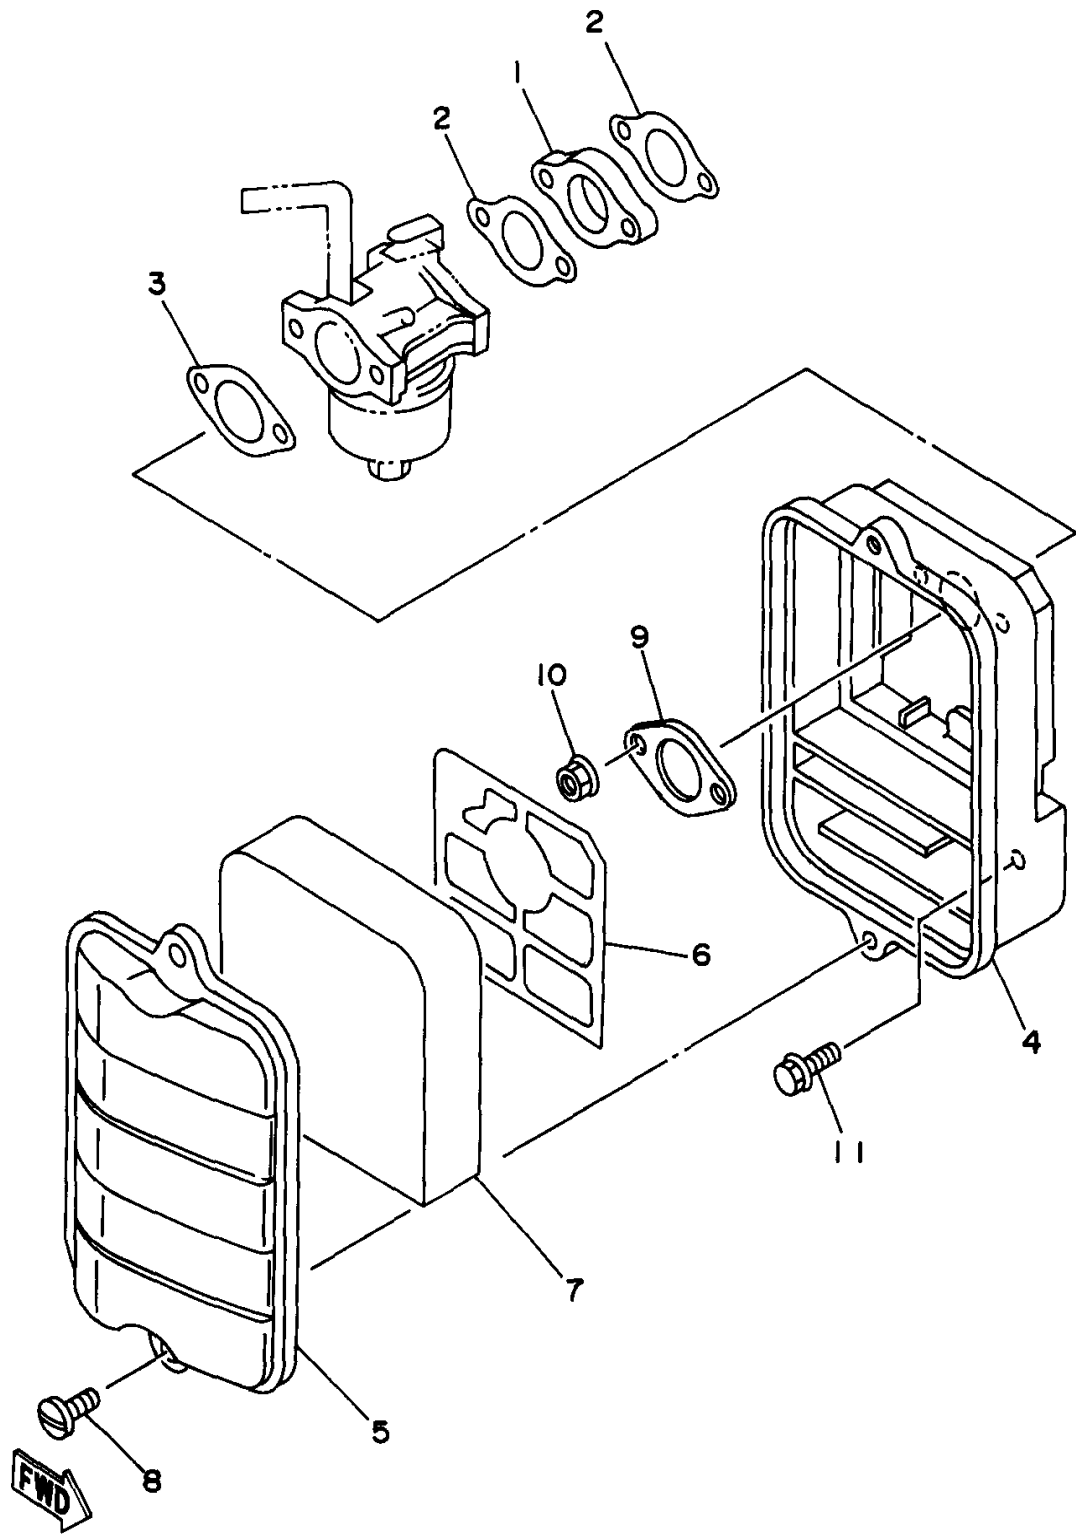

INTAKE

Ref. No.	Part Number	Description	Qty	Remarks
1	7NJ-13596-00-00	JOINT, CARBURETOR 2	1	UR EF2400A
	J45-13596-00-00	JOINT, CARBURETOR 2	1	UR EF1600A
2	7NJ-13557-00-00	GASKET	2	UR EF2400A
	JA9-13557-00-00	GASKET	2	UR EF1600A
3	7NJ-13567-00-00	GASKET	1	
4	7NJ-14411-00-00	CASE, AIR CLEANER 1	1	
5	7NJ-14412-00-00	CAP, CLEANER CASE 1	1	
6	7NJ-14468-00-00	PLATE, ELEMENT FITTING	1	
7	7NJ-14451-00-00	ELEMENT, AIR CLEANER	1	
8	90149-06223-00	SCREW	2	
9	7NB-14477-00-00	PLATE	1	
10	95707-06500-00	NUT, FLANGE	2	
11	95807-06016-00	BOLT, FLANGE	1	

7NH3400-4060