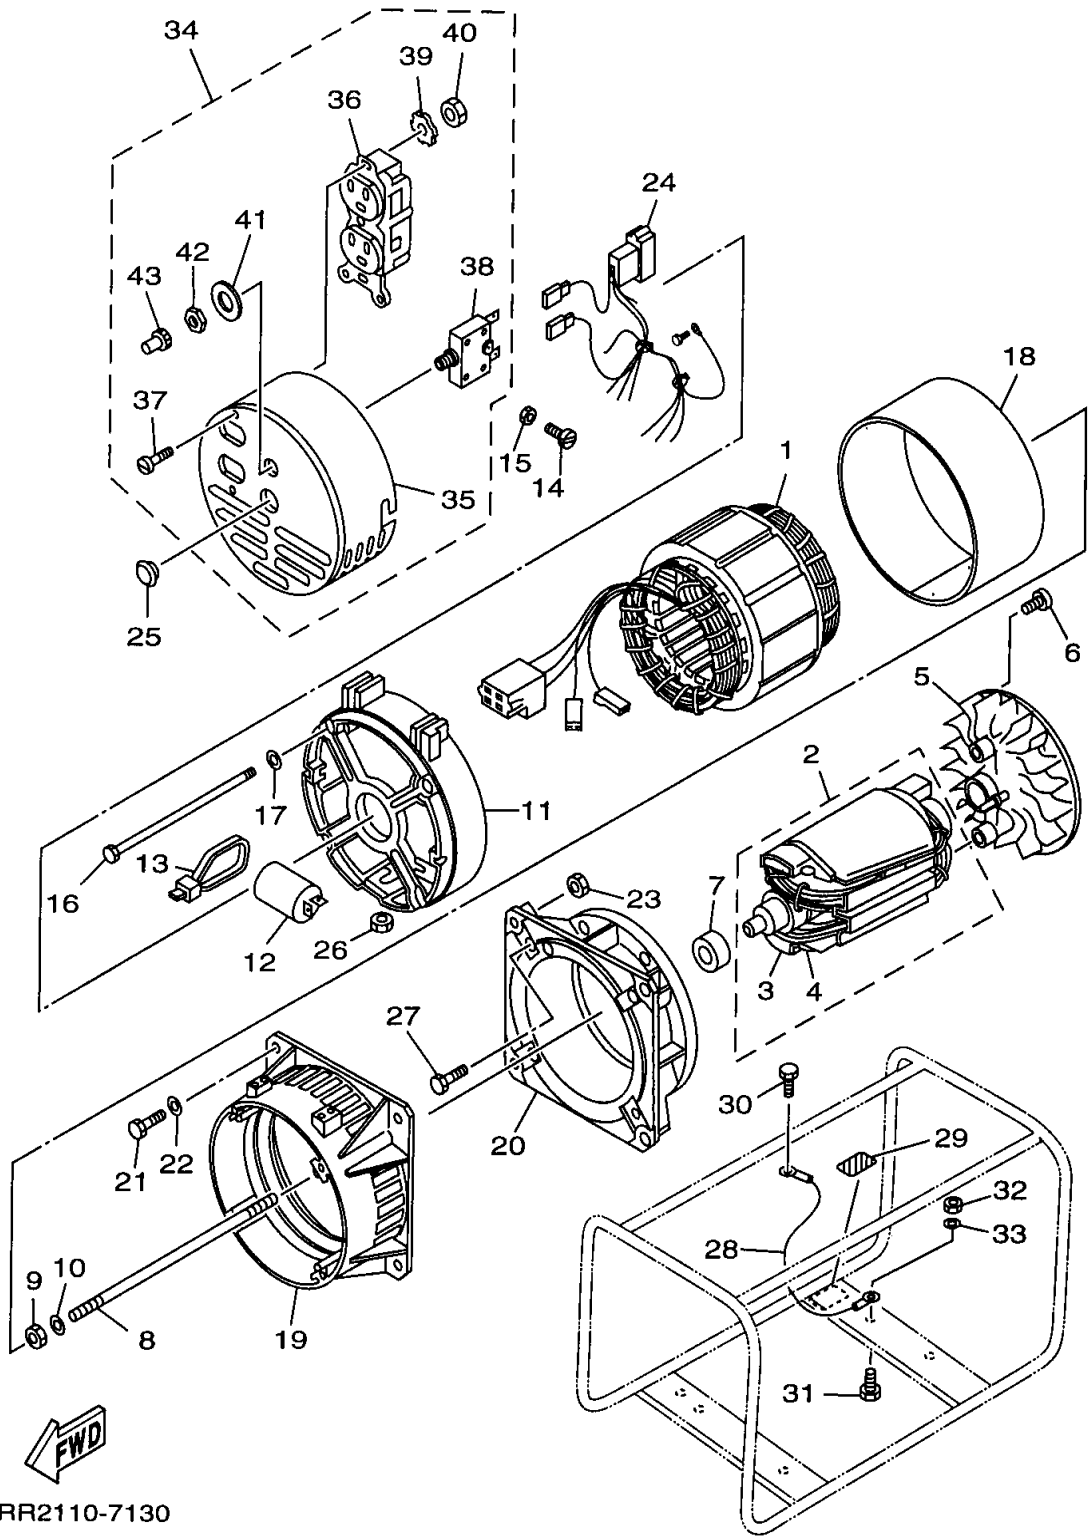

GENERATOR

7RR2110-7130

Ref. No.	Part Number	Description	Qty	Remarks
22	9290L-08400-00	WASHER, EXTN. TOOTHED ..	4	
23	9531L-08600-00	NUT, HEXAGON	4	
24	7RR-H7226-00-00	HARNESS, WIRE	1	
25	7RR-H132W-00-00	CAP	1	
26	7RR-F280N-00-00	NUT, ADJUST BOLT	1	
27	7RR-H7193-00-00	BOLT, BRACKET	4	
28	7RR-H7223-00-00	WIRE, LEAD 1	1	
29	7RR-H7261-00-00	EMBLEM 1	1	
30	9581L-08030-00	BOLT, FLANGE	1	
31	9581L-06016-00	BOLT, FLANGE	1	
32	9570L-06500-00	NUT, FLANGE	1	
33	9290L-08600-00	WASHER	1	
34	7RR-H7210-60-00	CONTROL BOX ASSEMBLY ..	1	UR FOR EF1600A
	7RS-H7210-60-00	CONTROL BOX ASSEMBLY ..	1	UR FOR EF2400A
35	7RR-H7211-60-00	. BOX, PANEL CONTROL	1	
36	7RR-H7221-60-00	. RECEPTACLE 1	1	
37	90145-05800-00	. SCREW, SLOTTED FLAT FILLISTER	2	
38	7RR-H2181-60-00	. CIRCUIT BREAKER	1	UR FOR EF1600A
	7RS-H2181-60-00	. CIRCUIT BREAKER	1	UR FOR EF2400A
39	9290L-04400-00	. WASHER	2	
40	90170-04858-00	. NUT, HEXAGON	2	
41	7RR-H7249-00-00	. PLATE	1	
42	7RR-H1353-00-00	. NUT	1	
43	7RR-H2182-00-00	. COVER, CIRCUIT BREAKER .	1